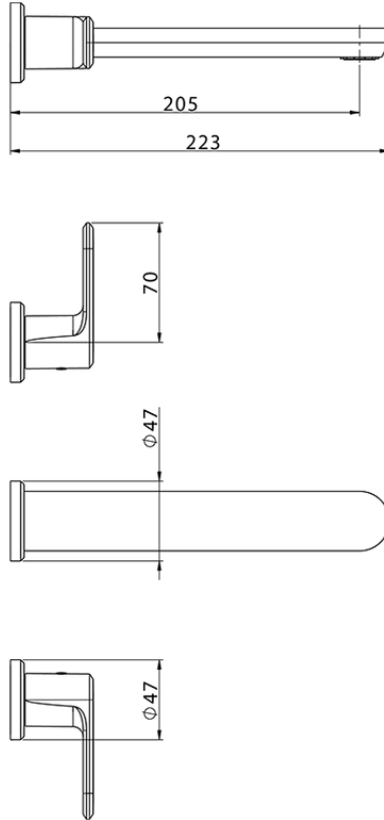

Exposed part for concealed washbasin mixer LEVITY_LY013510

LY013510

<https://en.huberitalia.com/exposed-part-for-concealed-washbasin-mixer-levity-ly013510>

Serie's code	Size XX
CX 1351	20-35
CF 1351	20-35
CX 0331	20-35
CF 0331	20-35
CX 0200	20-35
CF 0200	20-35
BA 1351	20-35
GS 1351	20-35
GL 1351	20-35
MN 1351	20-35
LN 1351	20-35
LV 1351	33-48
LY 1351	33-48
CU 1351	33-48
SM 1351	30-45
AA 1351	10-30
AC 1351	10-30
AR 1351	15-25
PZ 1351	10-30
RG 1351	10-30
TS 1351	10-30
VT 1351	10-30
CS 1351	10-30
WA 1351	45-68
X1 1351	33-45
X2 1351	33-45
X3 1351	33-45
X4 1351	33-45
X5 1351	33-45
RI 1351	20-35
RM 1351	20-35

Limiti di tolleranza superficie piastrelle
 Adjustment limits for finished tile surface
 Limites de tolérance surface carrelage
 Fliesenoberfläche
 Superficie del azulejo

ZB033511

<https://en.huberitalia.com/concealed-washbasin-mixer-concealed-zb033511>