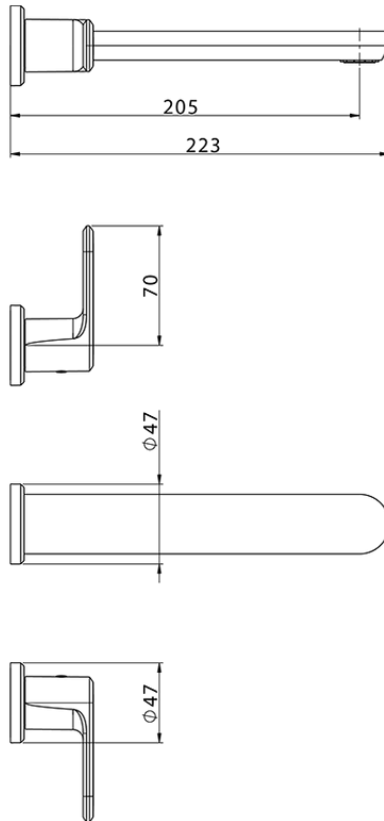

## Exposed part for concealed washbasin mixer LEVITY\_LY013510

LY013510

<https://en.huberitalia.com/exposed-part-for-concealed-washbasin-mixer-levity-ly013510>

Serie's code	Size XX
CX 1351	20-35
CF 1351	20-35
CX 0331	20-35
CF 0331	20-35
CX 0200	20-35
CF 0200	20-35
BA 1351	20-35
GS 1351	20-35
GL 1351	20-35
MN 1351	20-35
LN 1351	20-35
LV 1351	33-48
LY 1351	33-48
CU 1351	33-48
SM 1351	30-45
AA 1351	10-30
AC 1351	10-30
AR 1351	15-25
PZ 1351	10-30
RG 1351	10-30
TS 1351	10-30
VT 1351	10-30
CS 1351	10-30
WA 1351	45-68
X1 1351	33-45
X2 1351	33-45
X3 1351	33-45
X4 1351	33-45
X5 1351	33-45
RI 1351	20-35
RM 1351	20-35

Limiti di tolleranza superficie piastrelle  
 Adjustment limits for finished tile surface  
 Limites de tolérance surface carrelage  
 Fliesenoberfläche  
 Superficie del azulejo

ZB033511

<https://en.huberitalia.com/concealed-washbasin-mixer-concealed-zb033511>