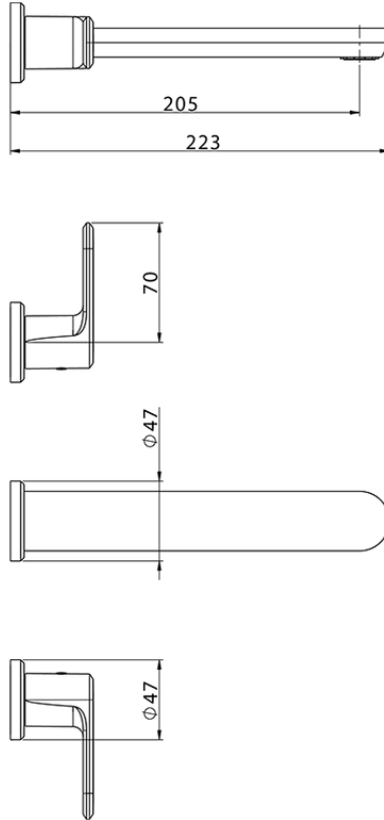

## Exposed part for concealed washbasin mixer LEVITY\_LY013510

LY013510

<https://en.huberitalia.com/exposed-part-for-concealed-washbasin-mixer-levity-ly013510>

Serie's code	Size XX
CX 1351	20-35
CF 1351	20-35
CX 0331	20-35
CF 0331	20-35
CX 0200	20-35
CF 0200	20-35
BA 1351	20-35
GS 1351	20-35
GL 1351	20-35
MN 1351	20-35
LN 1351	20-35
LV 1351	33-48
LY 1351	33-48
CU 1351	33-48
SM 1351	30-45
AA 1351	10-30
AC 1351	10-30
AR 1351	15-25
PZ 1351	10-30
RG 1351	10-30
TS 1351	10-30
VT 1351	10-30
CS 1351	10-30
WA 1351	45-68
X1 1351	33-45
X2 1351	33-45
X3 1351	33-45
X4 1351	33-45
X5 1351	33-45
RI 1351	20-35
RM 1351	20-35

Limiti di tolleranza superficie piastrelle  
 Adjustment limits for finished tile surface  
 Limites de tolérance surface carrelage  
 Fliesenoberfläche  
 Superficie del azulejo

ZB033511

<https://en.huberitalia.com/concealed-washbasin-mixer-concealed-zb033511>