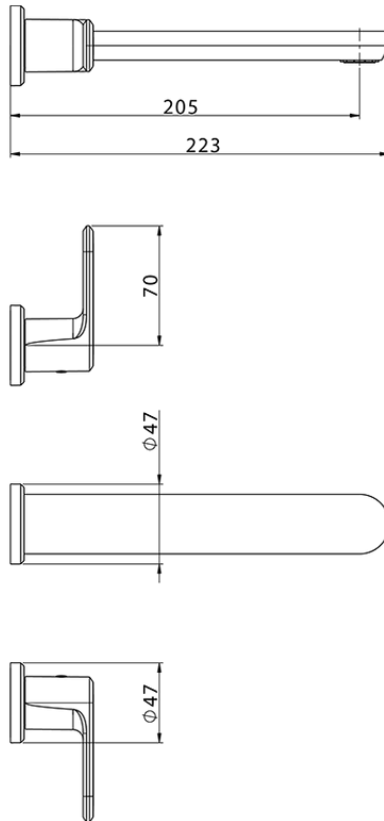

## Exposed part for concealed washbasin mixer LEVITY\_LY013510

LY013510

<https://en.huberitalia.com/exposed-part-for-concealed-washbasin-mixer-levity-ly013510>

| Serie's code | Size XX |
|--------------|---------|
| CX 1351      | 20-35   |
| CF 1351      | 20-35   |
| CX 0331      | 20-35   |
| CF 0331      | 20-35   |
| CX 0200      | 20-35   |
| CF 0200      | 20-35   |
| BA 1351      | 20-35   |
| GS 1351      | 20-35   |
| GL 1351      | 20-35   |
| MN 1351      | 20-35   |
| LN 1351      | 20-35   |
| LV 1351      | 33-48   |
| LY 1351      | 33-48   |
| CU 1351      | 33-48   |
| SM 1351      | 30-45   |
| AA 1351      | 10-30   |
| AC 1351      | 10-30   |
| AR 1351      | 15-25   |
| PZ 1351      | 10-30   |
| RG 1351      | 10-30   |
| TS 1351      | 10-30   |
| VT 1351      | 10-30   |
| CS 1351      | 10-30   |
| WA 1351      | 45-68   |
| X1 1351      | 33-45   |
| X2 1351      | 33-45   |
| X3 1351      | 33-45   |
| X4 1351      | 33-45   |
| X5 1351      | 33-45   |
| RI 1351      | 20-35   |
| RM 1351      | 20-35   |

Limiti di tolleranza superficie piastrelle  
 Adjustment limits for finished tile surface  
 Limites de tolérance surface carrelage  
 Fliesenoberfläche  
 Superficie del azulejo

ZB033511

<https://en.huberitalia.com/concealed-washbasin-mixer-concealed-zb033511>