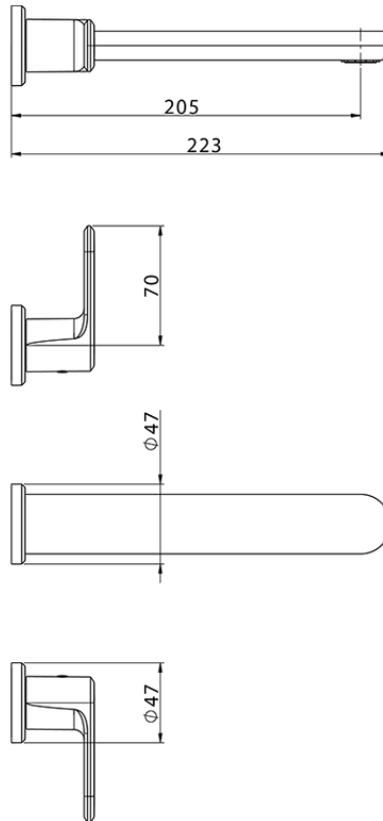

## Exposed part for concealed washbasin mixer LEVITY\_LY013510

LY013510

<https://en.huberitalia.com/exposed-part-for-concealed-washbasin-mixer-levity-ly013510>

Serie's code	Size XX
CX 1351	20-35
CF 1351	20-35
CX 0331	20-35
CF 0331	20-35
CX 0200	20-35
CF 0200	20-35
BA 1351	20-35
GS 1351	20-35
GL 1351	20-35
MN 1351	20-35
LN 1351	20-35
LV 1351	33-48
LY 1351	33-48
CU 1351	33-48
SM 1351	30-45
AA 1351	10-30
AC 1351	10-30
AR 1351	15-25
PZ 1351	10-30
RG 1351	10-30
TS 1351	10-30
VT 1351	10-30
CS 1351	10-30
WA 1351	45-68
X1 1351	33-45
X2 1351	33-45
X3 1351	33-45
X4 1351	33-45
X5 1351	33-45
RI 1351	20-35
RM 1351	20-35

Limiti di tolleranza superficie piastrelle  
 Adjustment limits for finished tile surface  
 Limites de tolérance surface carrelage  
 Fliesenoberfläche  
 Superficie del azulejo

ZB033511

<https://en.huberitalia.com/concealed-washbasin-mixer-concealed-zb033511>