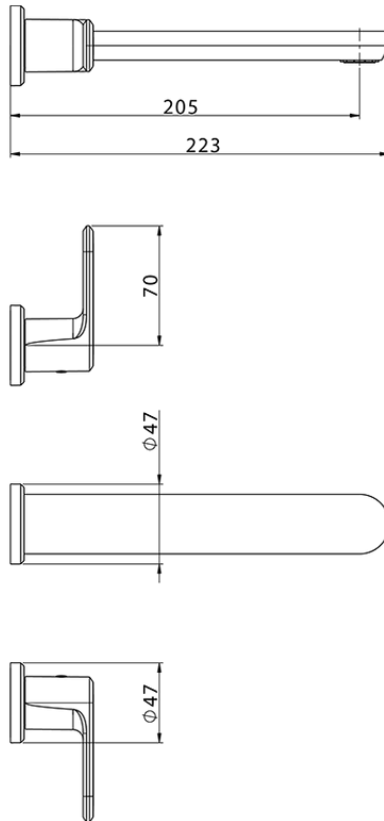

Exposed part for concealed washbasin mixer LEVITY_LY013510

LY013510

<https://en.huberitalia.com/exposed-part-for-concealed-washbasin-mixer-levity-ly013510>

| Serie's code | Size XX |
|--------------|---------|
| CX 1351 | 20-35 |
| CF 1351 | 20-35 |
| CX 0331 | 20-35 |
| CF 0331 | 20-35 |
| CX 0200 | 20-35 |
| CF 0200 | 20-35 |
| BA 1351 | 20-35 |
| GS 1351 | 20-35 |
| GL 1351 | 20-35 |
| MN 1351 | 20-35 |
| LN 1351 | 20-35 |
| LV 1351 | 33-48 |
| LY 1351 | 33-48 |
| CU 1351 | 33-48 |
| SM 1351 | 30-45 |
| AA 1351 | 10-30 |
| AC 1351 | 10-30 |
| AR 1351 | 15-25 |
| PZ 1351 | 10-30 |
| RG 1351 | 10-30 |
| TS 1351 | 10-30 |
| VT 1351 | 10-30 |
| CS 1351 | 10-30 |
| WA 1351 | 45-68 |
| X1 1351 | 33-45 |
| X2 1351 | 33-45 |
| X3 1351 | 33-45 |
| X4 1351 | 33-45 |
| X5 1351 | 33-45 |
| RI 1351 | 20-35 |
| RM 1351 | 20-35 |

Limiti di tolleranza superficie piastrelle
 Adjustment limits for finished tile surface
 Limites de tolérance surface carrelage
 Fliesenoberfläche
 Superficie del azulejo

ZB033511

<https://en.huberitalia.com/concealed-washbasin-mixer-concealed-zb033511>