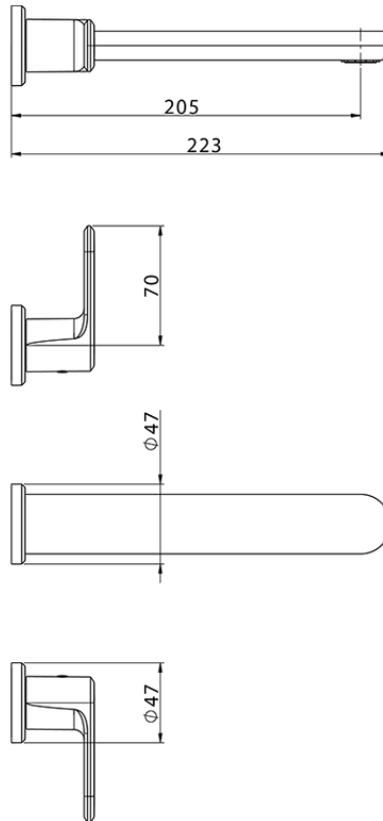

Exposed part for concealed washbasin mixer LEVITY_LY013510

LY013510

<https://en.huberitalia.com/exposed-part-for-concealed-washbasin-mixer-levity-ly013510>

Serie's code	Size XX
CX 1351	20-35
CF 1351	20-35
CX 0331	20-35
CF 0331	20-35
CX 0200	20-35
CF 0200	20-35
BA 1351	20-35
GS 1351	20-35
GL 1351	20-35
MN 1351	20-35
LN 1351	20-35
LV 1351	33-48
LY 1351	33-48
CU 1351	33-48
SM 1351	30-45
AA 1351	10-30
AC 1351	10-30
AR 1351	15-25
PZ 1351	10-30
RG 1351	10-30
TS 1351	10-30
VT 1351	10-30
CS 1351	10-30
WA 1351	45-68
X1 1351	33-45
X2 1351	33-45
X3 1351	33-45
X4 1351	33-45
X5 1351	33-45
RI 1351	20-35
RM 1351	20-35

Limiti di tolleranza superficie piastrelle
 Adjustment limits for finished tile surface
 Limites de tolérance surface carrelage
 Fliesenoberfläche
 Superficie del azulejo

ZB033511

<https://en.huberitalia.com/concealed-washbasin-mixer-concealed-zb033511>