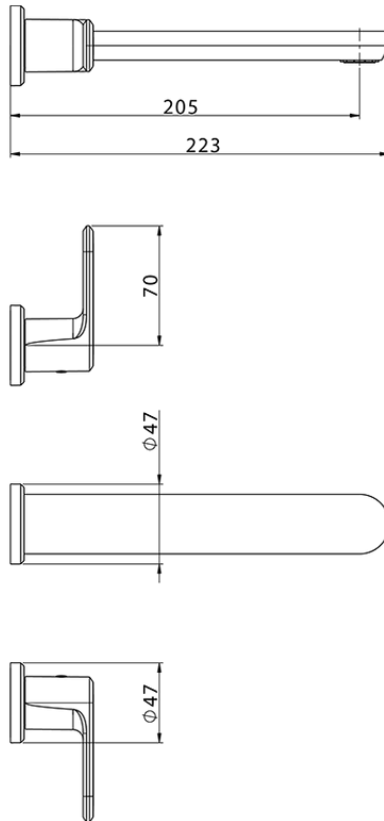

Exposed part for concealed washbasin mixer LEVITY_LY013510

LY013510

<https://en.huberitalia.com/exposed-part-for-concealed-washbasin-mixer-levity-ly013510>

Serie's code	Size XX
CX 1351	20-35
CF 1351	20-35
CX 0331	20-35
CF 0331	20-35
CX 0200	20-35
CF 0200	20-35
BA 1351	20-35
GS 1351	20-35
GL 1351	20-35
MN 1351	20-35
LN 1351	20-35
LV 1351	33-48
LY 1351	33-48
CU 1351	33-48
SM 1351	30-45
AA 1351	10-30
AC 1351	10-30
AR 1351	15-25
PZ 1351	10-30
RG 1351	10-30
TS 1351	10-30
VT 1351	10-30
CS 1351	10-30
WA 1351	45-68
X1 1351	33-45
X2 1351	33-45
X3 1351	33-45
X4 1351	33-45
X5 1351	33-45
RI 1351	20-35
RM 1351	20-35

Limiti di tolleranza superficie piastrelle
 Adjustment limits for finished tile surface
 Limites de tolérance surface carrelage
 Fliesenoberfläche
 Superficie del azulejo

ZB033511

<https://en.huberitalia.com/concealed-washbasin-mixer-concealed-zb033511>