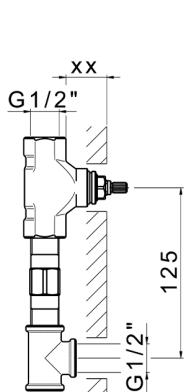

Concealed washbasin mixer CONCEALED_ZB033511

MODEL **ZB033511**

Concealed washbasin mixer, right headvalve - left headvalve

AVAILABLE FINISHINGS

04 04 Without finishing

CHARACTERISTICS

Installation **Concealed**
Concealed **1**

Serie's code	Size XX
CX 1351	20-35
CF 1351	20-35
CX 0331	20-35
CF 0331	20-35
CX 0200	20-35
CF 0200	20-35
BA 1351	20-35
GS 1351	20-35
GL 1351	20-35
MN 1351	20-35
LN 1351	20-35
LV 1351	33-48
LY 1351	33-48
CU 1351	33-48
SM 1351	30-45
AA 1351	10-30
AC 1351	10-30
AR 1351	15-25
PZ 1351	10-30
RG 1351	10-30
TS 1351	10-30
VT 1351	10-30
CS 1351	10-30
WA 1351	45-68
X1 1351	33-45
X2 1351	33-45
X3 1351	33-45
X4 1351	33-45
X5 1351	33-45
RI 1351	20-35
RM 1351	20-35