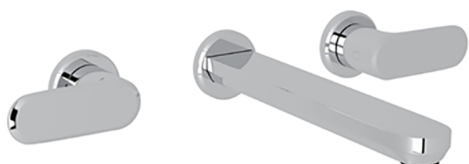

Exposed part for concealed washbasin mixer LEVITY_LY013510

MODEL **LY013510**

Exposed part for concealed washbasin mixer, without concealed part, for item ZB033511

AVAILABLE FINISHINGS

-  **21** 21 Chrome
-  **2B** 2B Polished Nickel
-  **2F** 2F Brushed Nickel
-  **40** 40 Matt Black
-  **4Q** 4Q Matt White

CHARACTERISTICS

Installation **Concealed**

Required concealed parts **ZB033511**

Concealed washbasin mixer CONCEALED_ZB033511

MODEL **ZB033511**

Concealed washbasin mixer, right headvalve - left headvalve

AVAILABLE FINISHINGS

04 04 Without finishing

CHARACTERISTICS

Installation **Concealed**
 Concealed **1**

Serie's code	Size XX
CX 1351	20-35
CF 1351	20-35
CX 0331	20-35
CF 0331	20-35
CX 0200	20-35
CF 0200	20-35
BA 1351	20-35
GS 1351	20-35
GL 1351	20-35
MN 1351	20-35
LN 1351	20-35
LV 1351	33-48
LY 1351	33-48
CU 1351	33-48
SM 1351	30-45
AA 1351	10-30
AC 1351	10-30
AR 1351	15-25
PZ 1351	10-30
RG 1351	10-30
TS 1351	10-30
VT 1351	10-30
CS 1351	10-30
WA 1351	45-68
X1 1351	33-45
X2 1351	33-45
X3 1351	33-45
X4 1351	33-45
X5 1351	33-45
RI 1351	20-35
RM 1351	20-35