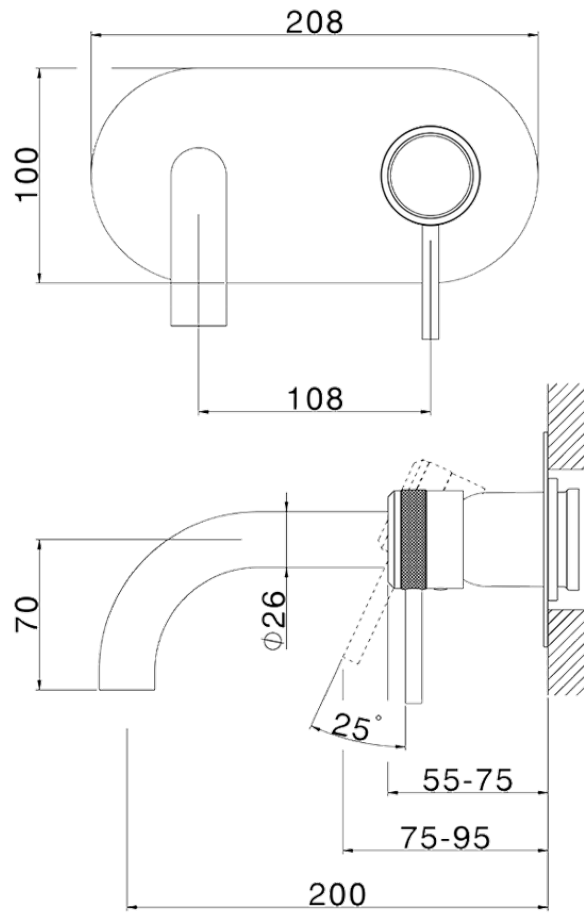

Exposed part for single lever washbasin valve CHRONOS_CR00551A

CR00551A

<https://en.huberitalia.com/exposed-part-for-single-lever-washbasin-valve-chronos-cr00551a>

Piastra/Plate/Plaque/Platte/Placa

2-3mm: XX 56-76

10mm: XX 48-68