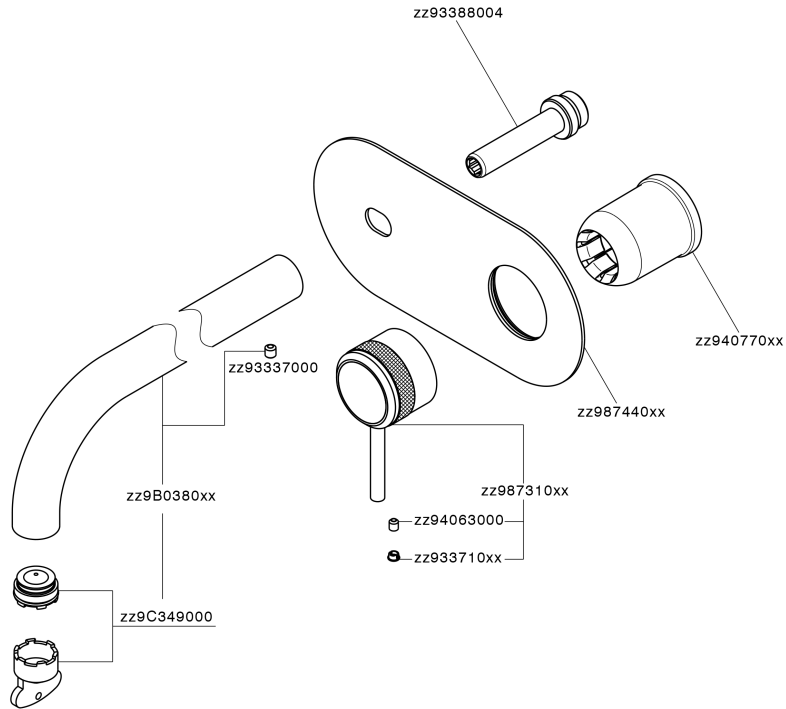

## Exposed part for single lever washbasin valve CHRONOS\_CR00551A

CR00551A

<https://en.huberitalia.com/exposed-part-for-single-lever-washbasin-valve-chronos-cr00551a>

## Concealed single lever washbasin mixer Easy-Box CONCEALED\_ZB002450

ZB002450

<https://en.huberitalia.com/concealed-single-lever-washbasin-mixer-easy-box-concealed-zb002450>

2024-12-22