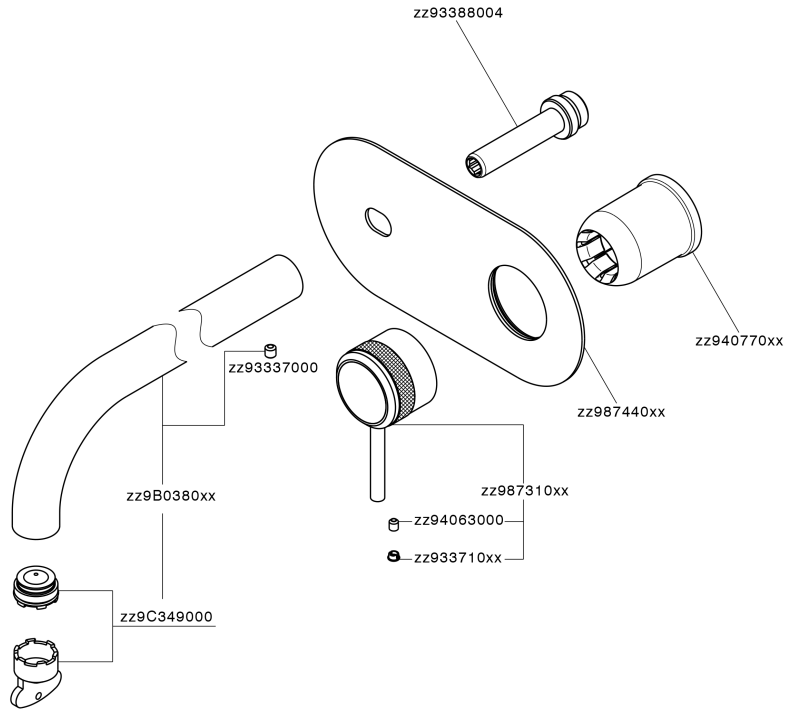

## Exposed part for single lever washbasin valve CHRONOS\_CR00551A

MODEL **CR00551A**

Exposed part for single lever washbasin valve, without concealed part, spout L.200 mm, for item Easy-Box ZB002450 and art. ZB025510

## Exposed part for single lever washbasin valve CHRONOS\_CR00551A

CR00551A

<https://en.huberitalia.com/exposed-part-for-single-lever-washbasin-valve-chronos-cr00551a>

## Concealed single lever washbasin mixer Easy-Box CONCEALED\_ZB002450

MODEL **ZB002450**

Concealed single lever washbasin mixer  
Easy-Box, with protection guard box, without trim kit

AVAILABLE FINISHINGS

CHARACTERISTICS

Concealed **1**  
Cartridge Spare Parts **ZZ95409000**  
**35 mm Cartridge**

Piastra/Plate/Plaque/Platte/Placa

2-3mm: XX 56-76

10mm: XX 48-68