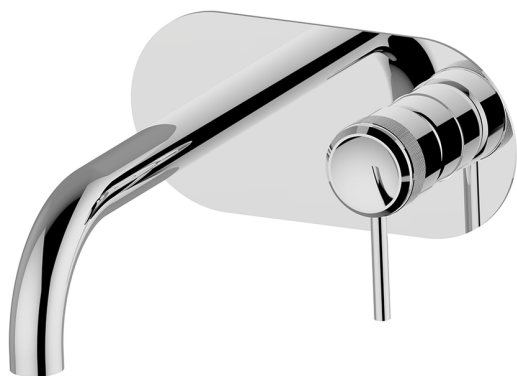

## Exposed part for single lever washbasin valve CHRONOS\_CR00551A

MODEL **CR00551A**

Exposed part for single lever washbasin valve, without concealed part, spout L.200 mm, for item Easy-Box ZB002450 and art. ZB025510

### AVAILABLE FINISHINGS

-  **21** 21 Chrome
-  **2F** 2F Brushed Nickel
-  **2Q** 2Q Black Titanium

## Exposed part for single lever washbasin valve CHRONOS\_CR00551A

CR00551A

<https://en.huberitalia.com/exposed-part-for-single-lever-washbasin-valve-chronos-cr00551a>

## Concealed single lever washbasin mixer Easy-Box CONCEALED\_ZB002450

MODEL **ZB002450**

Concealed single lever washbasin mixer  
Easy-Box, with protection guard box, without trim kit

AVAILABLE FINISHINGS