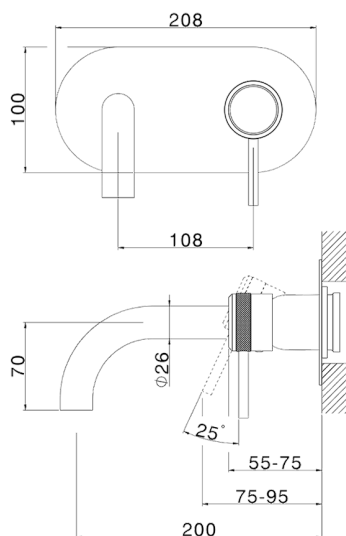

CHARACTERISTICS

Installation **Concealed**
Required concealed parts **ZB002450**