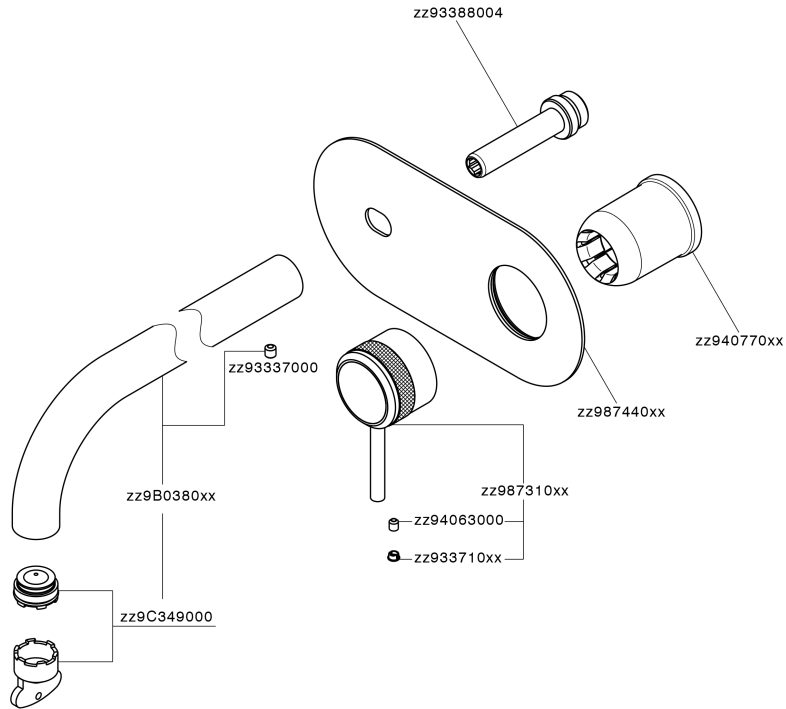

Exposed part for single lever washbasin valve CHRONOS_CR00551A

CR00551A

<https://en.huberitalia.com/exposed-part-for-single-lever-washbasin-valve-chronos-cr00551a>

Concealed single lever washbasin mixer Easy-Box CONCEALED_ZB002450

ZB002450

<https://en.huberitalia.com/concealed-single-lever-washbasin-mixer-easy-box-concealed-zb002450>

2024-12-22