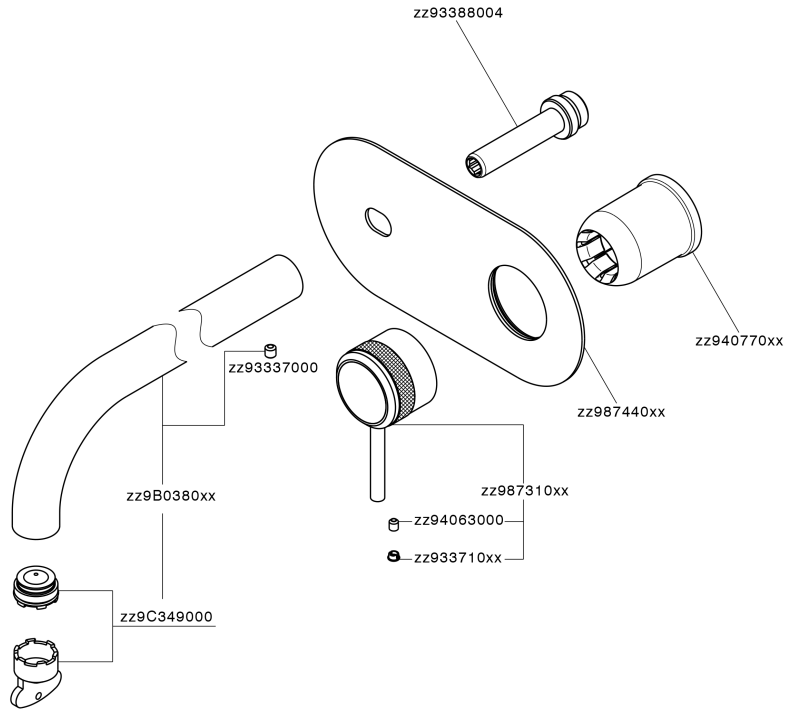

Exposed part for single lever washbasin valve CHRONOS_CR00551A

MODEL **CR00551A**

Exposed part for single lever washbasin valve, without concealed part, spout L.200 mm, for item Easy-Box ZB002450 and art. ZB025510

AVAILABLE FINISHINGS

-  **21** 21 Chrome
-  **2F** 2F Brushed Nickel
-  **2Q** 2Q Black Titanium

CHARACTERISTICS

Installation **Concealed**
 Required concealed parts **ZB002450**

Exposed part for single lever washbasin valve CHRONOS_CR00551A

CR00551A

<https://en.huberitalia.com/exposed-part-for-single-lever-washbasin-valve-chronos-cr00551a>

Concealed single lever washbasin mixer Easy-Box CONCEALED_ZB002450

MODEL **ZB002450**

Concealed single lever washbasin mixer
Easy-Box, with protection guard box, without trim kit

AVAILABLE FINISHINGS

CHARACTERISTICS

Concealed **1**
Cartridge Spare Parts **ZZ95409000**
35 mm Cartridge

Piastra/Plate/Plaque/Platte/Placa

2-3mm: XX 56-76

10mm: XX 48-68

EcoStop

EcoStop feature limits water flow to approximately 50% of maximum output with one point of resistance on setting. Push slightly past the middle stop only when full water output is required. This will save water up to 50%.