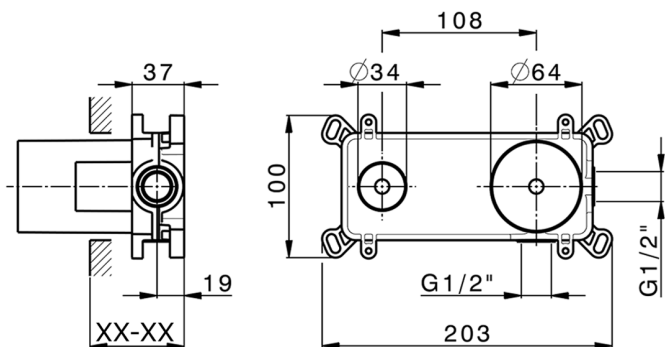

Exposed part for single lever washbasin valve CHRONOS_CR00551A

MODEL **CR00551A**

Exposed part for single lever washbasin valve, without concealed part, spout L.200 mm, for item Easy-Box ZB002450 and art. ZB025510

AVAILABLE FINISHINGS

-  **21** 21 Chrome
-  **2F** 2F Brushed Nickel
-  **2Q** 2Q Black Titanium

CHARACTERISTICS

Installation **Concealed**
 Required concealed parts **ZB002450**

Exposed part for single lever washbasin valve CHRONOS_CR00551A

CR00551A

<https://en.huberitalia.com/exposed-part-for-single-lever-washbasin-valve-chronos-cr00551a>

Concealed single lever washbasin mixer Easy-Box CONCEALED_ZB002450

MODEL **ZB002450**

Concealed single lever washbasin mixer
Easy-Box, with protection guard box, without trim kit

AVAILABLE FINISHINGS

CHARACTERISTICS

Concealed **1**
Cartridge Spare Parts **ZZ95409000**
35 mm Cartridge

Piastra/Plate/Plaque/Platte/Placa

2-3mm: XX 56-76

10mm: XX 48-68

EcoStop

EcoStop feature limits water flow to approximately 50% of maximum output with one point of resistance on setting. Push slightly past the middle stop only when full water output is required. This will save water up to 50%.