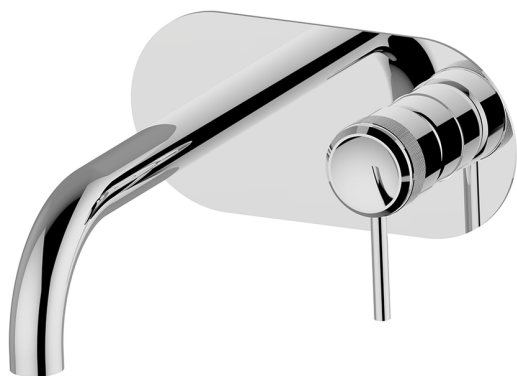

Exposed part for single lever washbasin valve CHRONOS_CR00551A

MODEL **CR00551A**

Exposed part for single lever washbasin valve, without concealed part, spout L.200 mm, for item Easy-Box ZB002450 and art. ZB025510

AVAILABLE FINISHINGS

-  **21** 21 Chrome
-  **2F** 2F Brushed Nickel
-  **2Q** 2Q Black Titanium

CHARACTERISTICS

Installation **Concealed**
 Required concealed parts **ZB002450**

Exposed part for single lever washbasin valve CHRONOS_CR00551A

CR00551A

<https://en.huberitalia.com/exposed-part-for-single-lever-washbasin-valve-chronos-cr00551a>

Concealed single lever washbasin mixer Easy-Box CONCEALED_ZB002450

MODEL **ZB002450**

Concealed single lever washbasin mixer
Easy-Box, with protection guard box, without trim kit

AVAILABLE FINISHINGS

CHARACTERISTICS

Concealed **1**
Cartridge Spare Parts **ZZ95409000**
35 mm Cartridge

Piastra/Plate/Plaque/Platte/Placa

2-3mm: XX 56-76

10mm: XX 48-68

EcoStop

EcoStop feature limits water flow to approximately 50% of maximum output with one point of resistance on setting. Push slightly past the middle stop only when full water output is required. This will save water up to 50%.