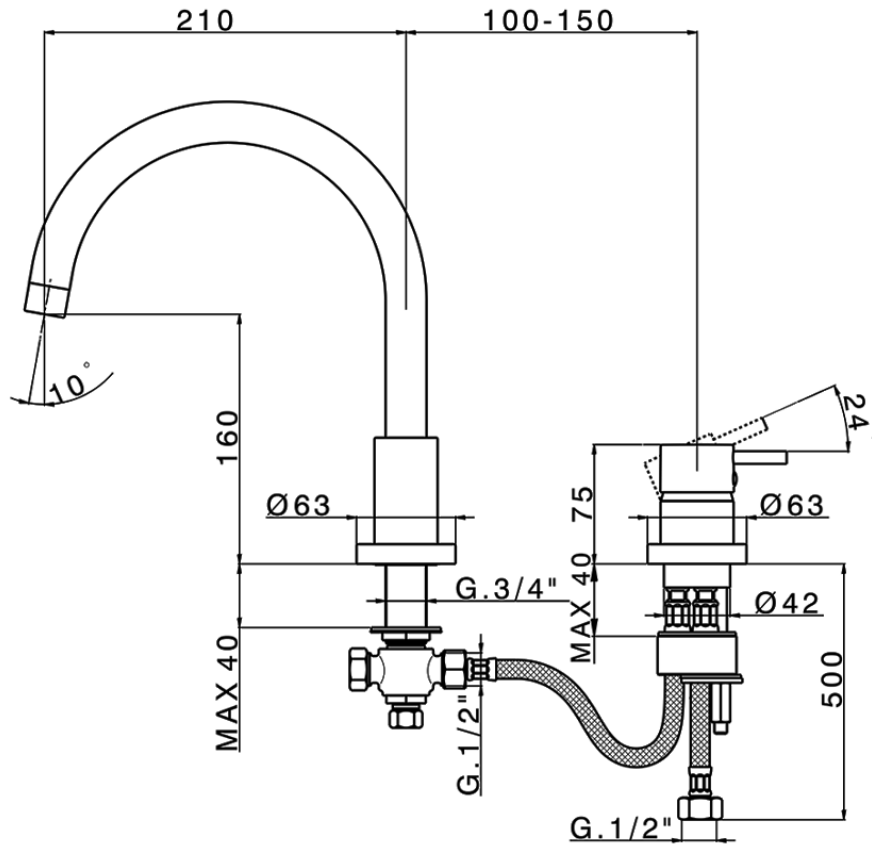

2-Hole deck mounted single lever bath mixer NUOVA KIRUNA_K2001250

K2001250

<https://en.huberitalia.com/2-hole-deck-mounted-single-lever-bath-mixer-nuova-kiruna-k2001250>

2026-06-06