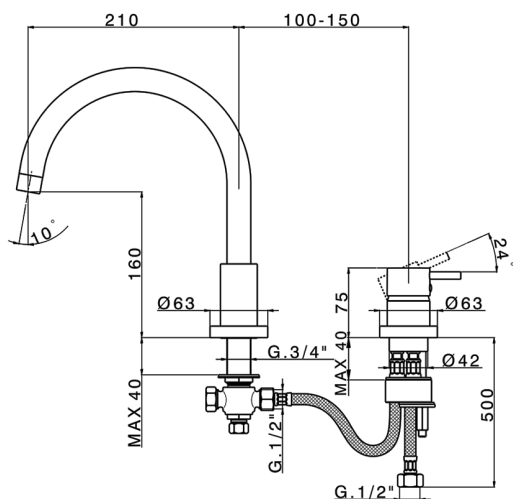

2-Hole deck mounted single lever bath mixer NUOVA KIRUNA_K2001250

MODEL **K2001250**

2-Hole deck mounted single lever bath mixer

AVAILABLE FINISHINGS

-  **21** 21 Chrome
-  **26** 26 Old Copper
-  **2F** 2F Brushed Nickel
-  **2W** 2W Brushed Gold
-  **40** 40 Matt Black
-  **4Q** 4Q Matt White

CHARACTERISTICS

Cartridge Spare Parts **ZZ93196000**

38 mm Cartridge

2026-06-06