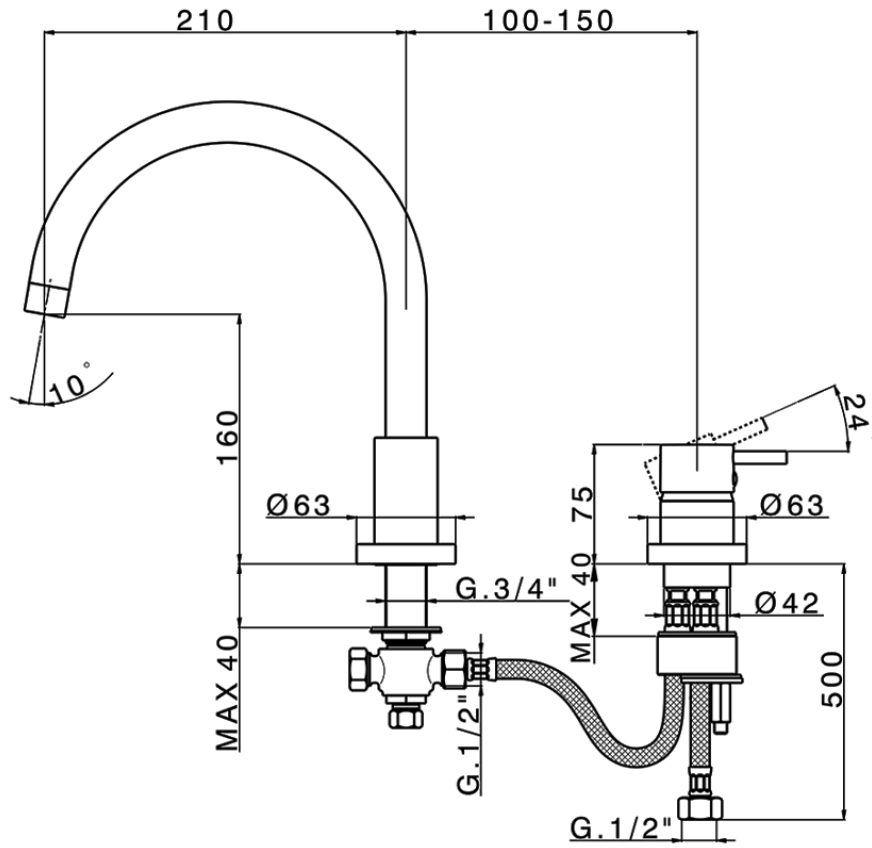

2-Hole deck mounted single lever bath mixer NUOVA KIRUNA\_K2001250

K2001250

<https://en.huberitalia.com/2-hole-deck-mounted-single-lever-bath-mixer-nuova-kiruna-k2001250>

2026-06-26