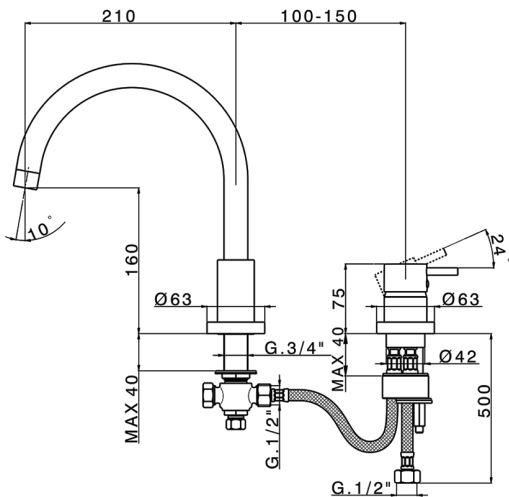

2-Hole deck mounted single lever bath mixer NUOVA KIRUNA_K2001250

MODEL **K2001250**

2-Hole deck mounted single lever bath mixer

AVAILABLE FINISHINGS

-  **21** 21 Chrome
-  **26** 26 Old Copper
-  **2F** 2F Brushed Nickel
-  **2W** 2W Brushed Gold
-  **40** 40 Matt Black
-  **4Q** 4Q Matt White

CHARACTERISTICS

Cartridge Spare Parts **ZZ93196000**

38 mm Cartridge

2026-06-13