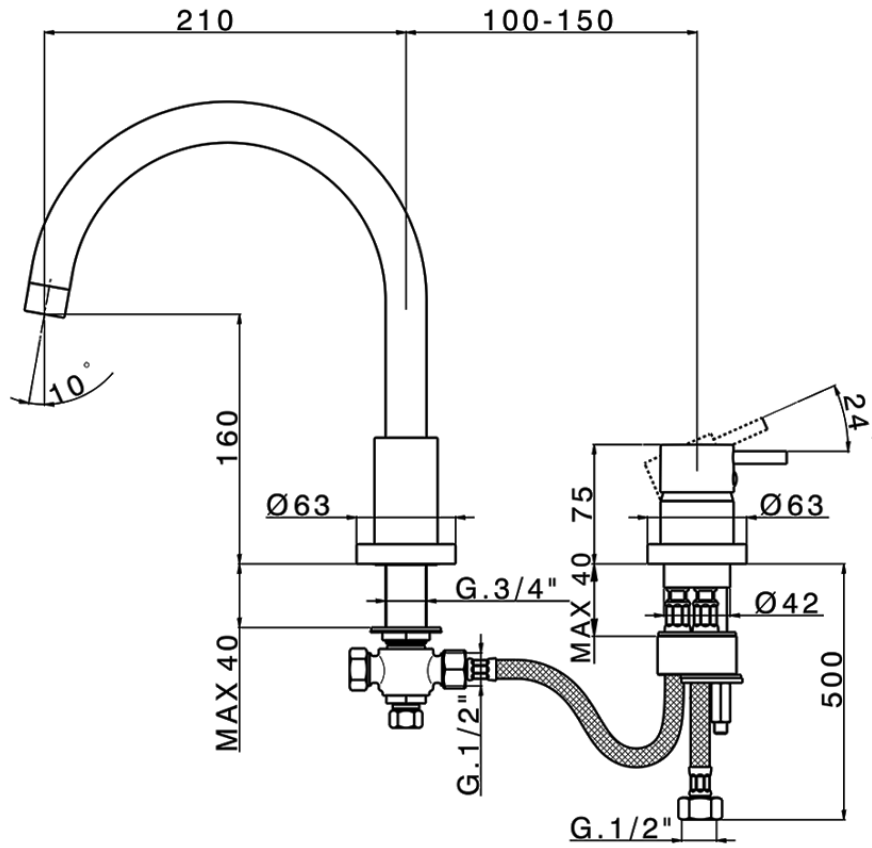

2-Hole deck mounted single lever bath mixer NUOVA KIRUNA_K2001250

K2001250

<https://en.huberitalia.com/2-hole-deck-mounted-single-lever-bath-mixer-nuova-kiruna-k2001250>

2026-05-15