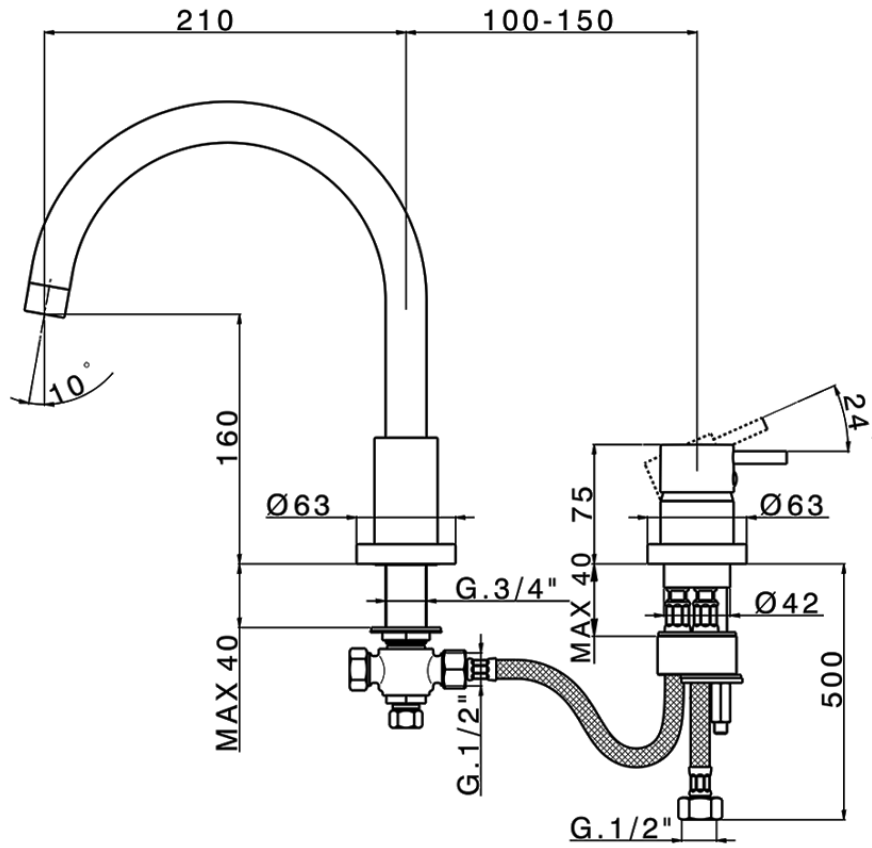

2-Hole deck mounted single lever bath mixer NUOVA KIRUNA_K2001250

K2001250

<https://en.huberitalia.com/2-hole-deck-mounted-single-lever-bath-mixer-nuova-kiruna-k2001250>

2026-04-06