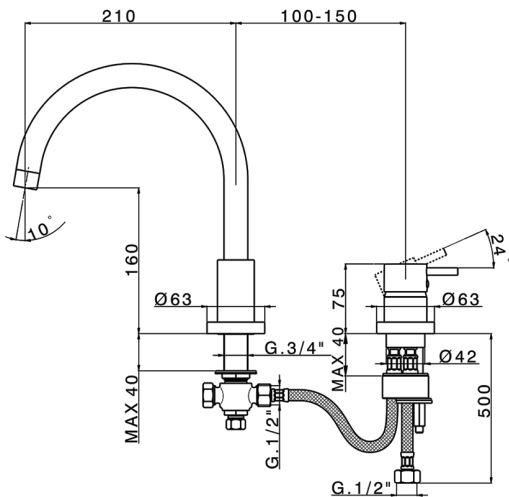

## 2-Hole deck mounted single lever bath mixer NUOVA KIRUNA\_K2001250

MODEL **K2001250**

2-Hole deck mounted single lever bath mixer

### CHARACTERISTICS

Cartridge Spare Parts **ZZ93196000**

**38 mm Cartridge**

2026-04-06