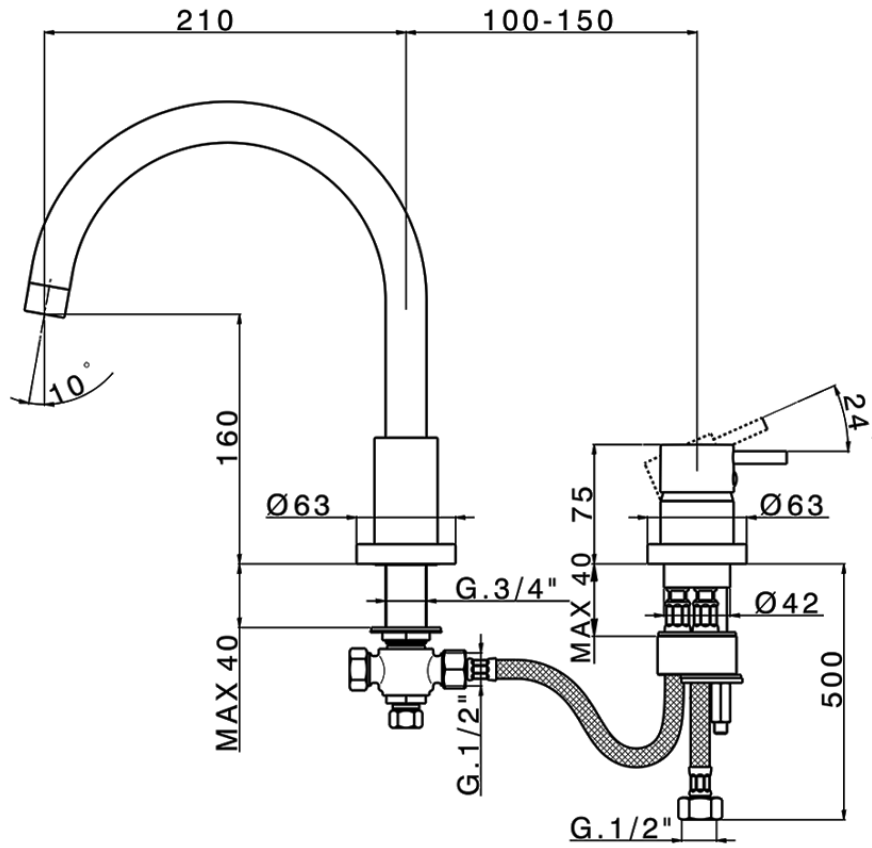

2-Hole deck mounted single lever bath mixer NUOVA KIRUNA\_K2001250

K2001250

<https://en.huberitalia.com/2-hole-deck-mounted-single-lever-bath-mixer-nuova-kiruna-k2001250>

2026-06-13