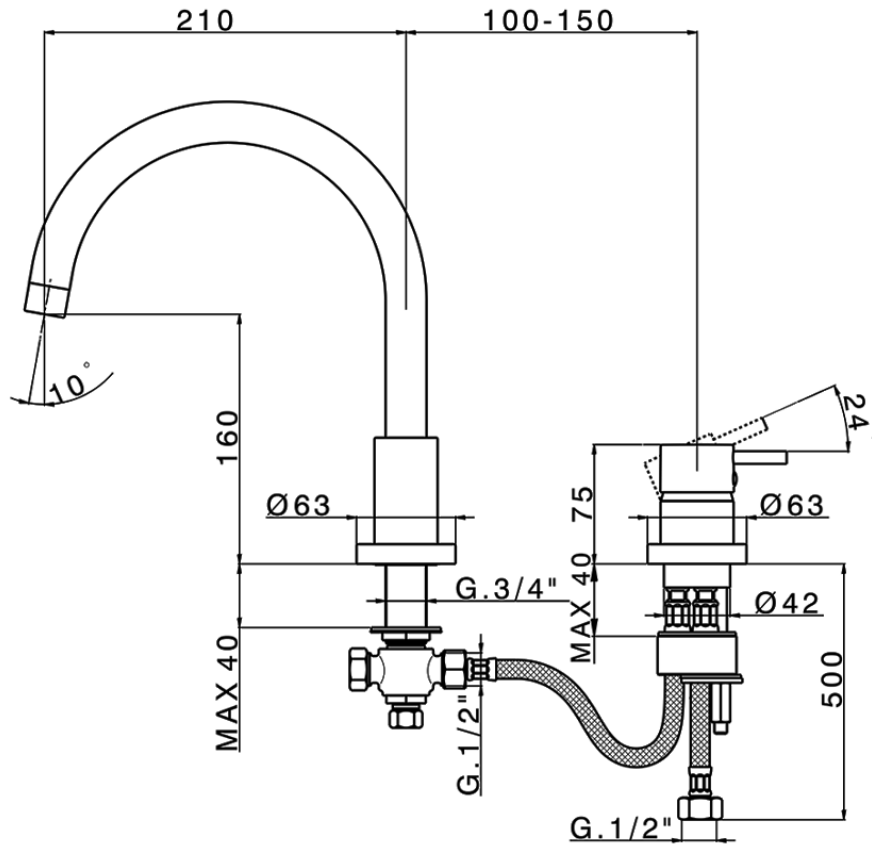

2-Hole deck mounted single lever bath mixer NUOVA KIRUNA_K2001250

K2001250

<https://en.huberitalia.com/2-hole-deck-mounted-single-lever-bath-mixer-nuova-kiruna-k2001250>

2026-05-15