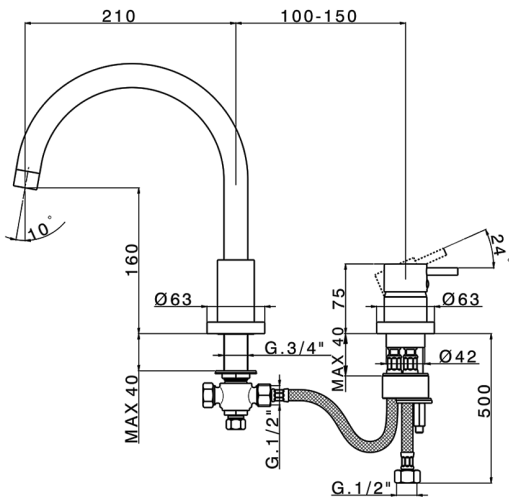

2-Hole deck mounted single lever bath mixer NUOVA KIRUNA_K2001250

MODEL **K2001250**

2-Hole deck mounted single lever bath mixer

AVAILABLE FINISHINGS

-  **21** 21 Chrome
-  **26** 26 Old Copper
-  **2F** 2F Brushed Nickel
-  **2W** 2W Brushed Gold
-  **40** 40 Matt Black
-  **4Q** 4Q Matt White

CHARACTERISTICS

Cartridge Spare Parts **ZZ93196000**

38 mm Cartridge

2026-06-10