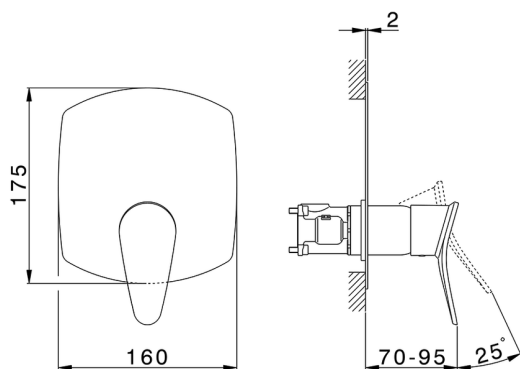

## Exposed part for Single Lever One Box Valve HARLOCK\_HC0BM010

MODEL **HC0BM010**

Exposed part for Single Lever One Box Valve, 1 Outlet, Minimum depth of installation: 67 mm, without concealed part, for items ZB00B030-ZB00B031

### CHARACTERISTICS

Cartridge Spare Parts **ZZ97179000**

**35 mm Cartridge**

Installation **Concealed**

Required concealed parts **ZB00B031**

**ZB00B030**