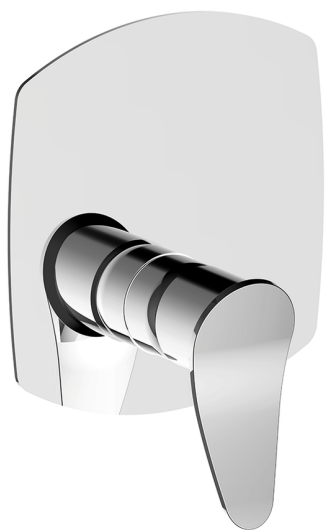

## Exposed part for Single Lever One Box Valve HARLOCK\_HC0BM010

MODEL **HC0BM010**

Exposed part for Single Lever One Box Valve, 1 Outlet, Minimum depth of installation: 67 mm, without concealed part, for items ZB00B030-ZB00B031

### CHARACTERISTICS

Cartridge Spare Parts **ZZ97179000**

**35 mm Cartridge**

Installation **Concealed**

Required concealed parts **ZB00B031**

**ZB00B030**

Exposed part for Single Lever One Box Valve HARLOCK\_HC0BM010

HC0BM010

<https://en.huberitalia.com/exposed-part-for-single-lever-one-box-valve-harlock-hc0bm010>

## One Box Universal Concealed Part ONE BOX\_ZB00B031

MODEL **ZB00B031**

One Box Universal Concealed Part, for 1 or 2 or 3 outlet thermostatic or single lever, without trim kit, with noise reducers, with sealing gasket