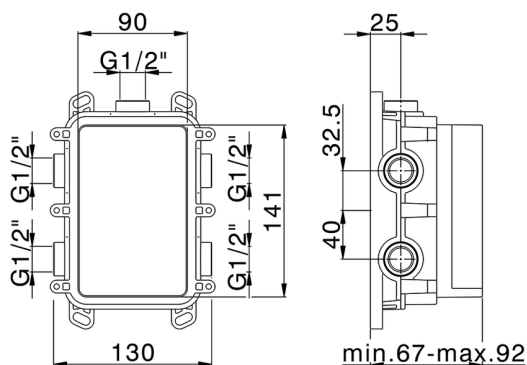

One Box Universal Concealed Part ONE BOX_ZB00B030

MODEL **ZB00B030**

One Box Universal Concealed Part, for 1 or 2 or 3 outlet thermostatic or single lever, without trim kit, without noise reducers, with sealing gasket

AVAILABLE FINISHINGS

04 04 Without finishing

CHARACTERISTICS

Concealed **1**
Installation **Concealed**

Thermostatic

The Huber thermostatic is your personal water manager, helping you to handle, control and save water and energy.

2026-04-27