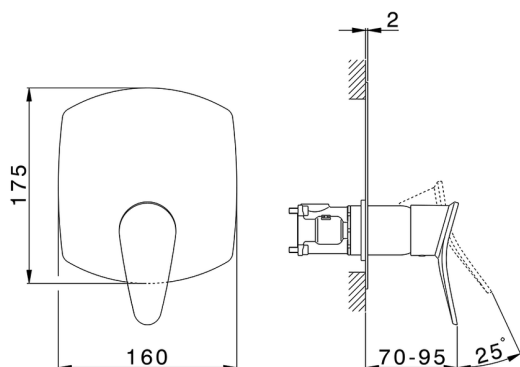

## Exposed part for Single Lever One Box Valve HARLOCK\_HC0BM010

MODEL **HC0BM010**

Exposed part for Single Lever One Box Valve, 1 Outlet, Minimum depth of installation: 67 mm, without concealed part, for items ZB00B030-ZB00B031

### CHARACTERISTICS

Cartridge Spare Parts **ZZ97179000**

**35 mm Cartridge**

Installation **Concealed**

Required concealed parts **ZB00B031**

**ZB00B030**

Exposed part for Single Lever One Box Valve HARLOCK\_HC0BM010