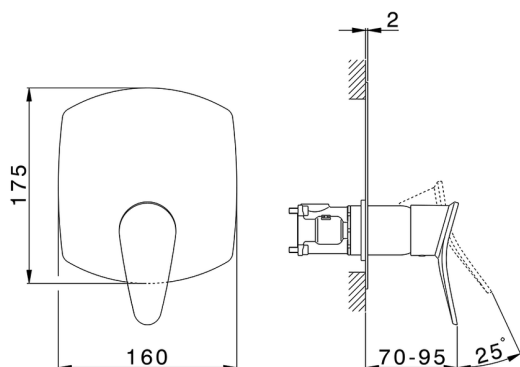

## Exposed part for Single Lever One Box Valve HARLOCK\_HC0BM010

MODEL **HC0BM010**

Exposed part for Single Lever One Box Valve, 1 Outlet, Minimum depth of installation: 67 mm, without concealed part, for items ZB00B030-ZB00B031

### CHARACTERISTICS

Cartridge Spare Parts **ZZ97179000**

**35 mm Cartridge**

Installation **Concealed**

Required concealed parts **ZB00B031**

**ZB00B030**