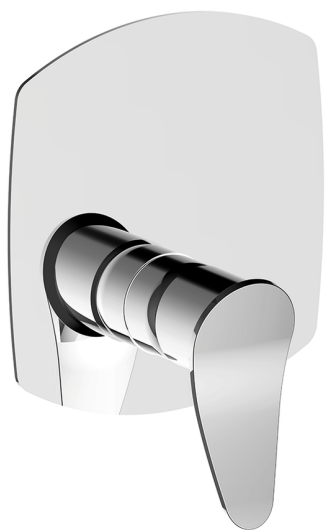

## Exposed part for Single Lever One Box Valve HARLOCK\_HC0BM010

MODEL **HC0BM010**

Exposed part for Single Lever One Box Valve, 1 Outlet, Minimum depth of installation: 67 mm, without concealed part, for items ZB00B030-ZB00B031

### CHARACTERISTICS

Cartridge Spare Parts **ZZ97179000**

**35 mm Cartridge**

Installation **Concealed**

Required concealed parts **ZB00B031**

**ZB00B030**

## Exposed part for Single Lever One Box Valve HARLOCK\_HC0BM010

HC0BM010

<https://en.huberitalia.com/exposed-part-for-single-lever-one-box-valve-harlock-hc0bm010>

## One Box Universal Concealed Part ONE BOX\_ZB00B031

MODEL **ZB00B031**

One Box Universal Concealed Part, for 1 or 2 or 3 outlet thermostatic or single lever, without trim kit, with noise reducers, with sealing gasket