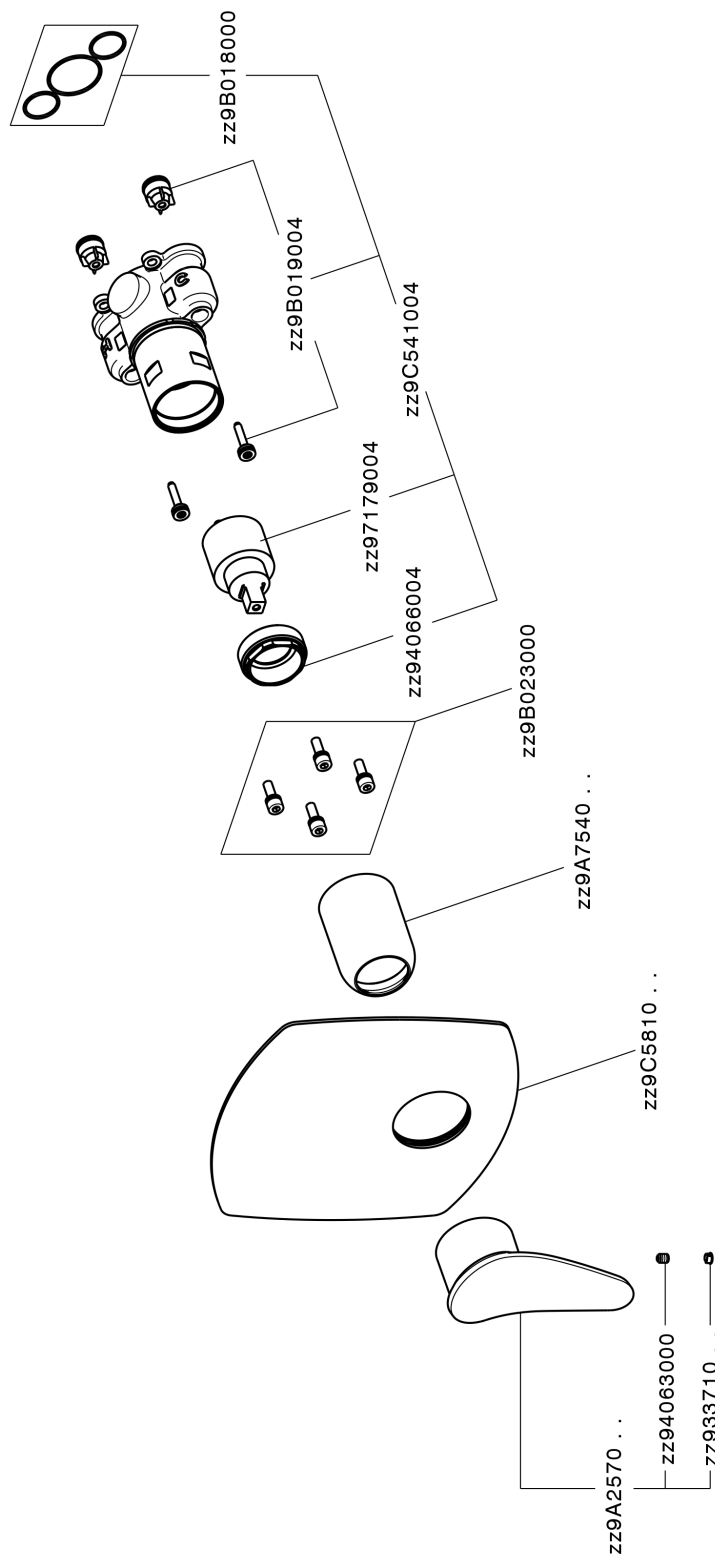

## Exposed part for Single Lever One Box Valve HARLOCK\_HC0BM010

MODEL **HC0BM010**

Exposed part for Single Lever One Box Valve, 1 Outlet, Minimum depth of installation: 67 mm, without concealed part, for items ZB00B030-ZB00B031

### CHARACTERISTICS

Cartridge Spare Parts **ZZ97179000**

**35 mm Cartridge**

Installation **Concealed**

Required concealed parts **ZB00B031**

**ZB00B030**

## Exposed part for Single Lever One Box Valve HARLOCK\_HC0BM010

HC0BM010

<https://en.huberitalia.com/exposed-part-for-single-lever-one-box-valve-harlock-hc0bm010>

## One Box Universal Concealed Part ONE BOX\_ZB00B031

MODEL **ZB00B031**

One Box Universal Concealed Part, for 1 or 2 or 3 outlet thermostatic or single lever, without trim kit, with noise reducers, with sealing gasket