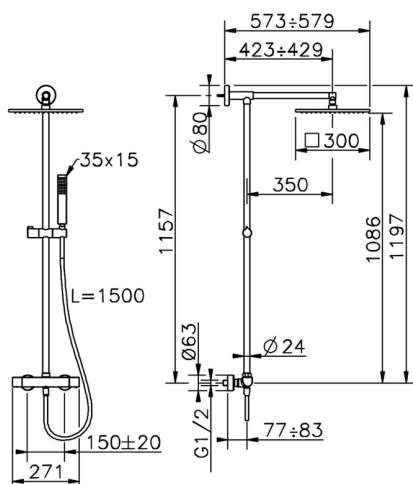

2-function Thermostatic shower set COLUMNS_DCC78040

MODEL **DCC78040**

2-function Thermostatic shower set, 2-outlet devia stop, not adjustable column, sliding shower bracket, 35x15 mm Brass minimalistic one spray handshower, 300x300 BRASS Square headshower 8 mm thick, 150 cm smooth SUPREME Flexible Hose

AVAILABLE FINISHINGS

CHARACTERISTICS

Cartridge Spare Parts **24.04A.PP**

8x20 Plus P Thermostatic Valve

DeviaStop

The Huber Devia Stop technology allows to adjust the water flow and to direct it to the selected output point (overhead soaker, hand shower, etc).