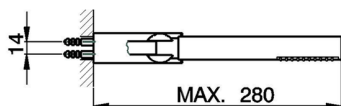

Single lever shower mixer, with shower set H2_H2000453

MODEL **H2000453**

Single lever shower mixer, with shower set, wall mounted adjustable handshower bracket, ABS D.26 mm minimalistic one spray handshower, Brass 150 cm flexible hose

AVAILABLE FINISHINGS

CHARACTERISTICS

Cartridge Spare Parts **ZZ95435000**

35 mm Cartridge

EcoStop

EcoStop feature limits water flow to approximately 50% of maximum output with one point of resistance on setting. Push slightly past the middle stop only when full water output is required. This will save water up to 50%.