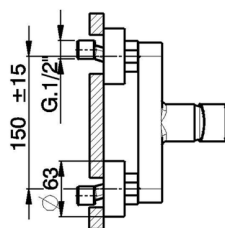

Single lever shower mixer, with shower set H2_H2000453

MODEL **H2000453**

Single lever shower mixer, with shower set, wall mounted adjustable handshower bracket, ABS D.26 mm minimalistic one spray handshower, Brass 150 cm flexible hose

AVAILABLE FINISHINGS

CHARACTERISTICS

Cartridge Spare Parts **ZZ95435000**

35 mm Cartridge

EcoStop

EcoStop feature limits water flow to approximately 50% of maximum output with one point of resistance on setting. Push slightly past the middle stop only when full water output is required. This will save water up to 50%.

Single lever shower mixer, with shower set H2_H2000453

H2000453

<https://en.huberitalia.com/single-lever-shower-mixer-with-shower-set-h2-h2000453>

2024-12-22