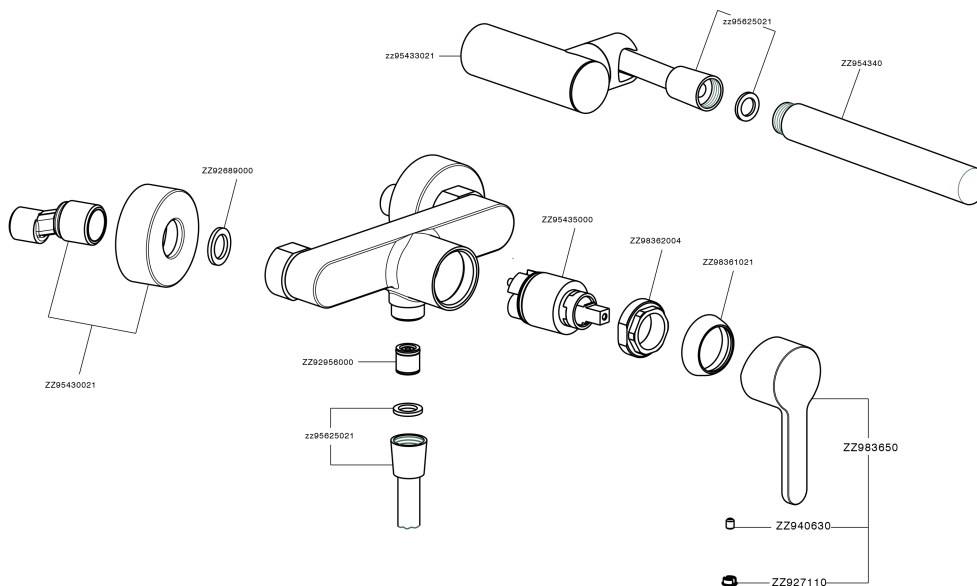

Single lever shower mixer, with shower set H2_H2000453

MODEL **H2000453**

Single lever shower mixer, with shower set, wall mounted adjustable handshower bracket, ABS D.26 mm minimalistic one spray handshower, Brass 150 cm flexible hose

AVAILABLE FINISHINGS

CHARACTERISTICS

Cartridge Spare Parts **ZZ95435000**

35 mm Cartridge

EcoStop

EcoStop feature limits water flow to approximately 50% of maximum output with one point of resistance on setting. Push slightly past the middle stop only when full water output is required. This will save water up to 50%.

Single lever shower mixer, with shower set H2_H2000453

H2000453

<https://en.huberitalia.com/single-lever-shower-mixer-with-shower-set-h2-h2000453>

2024-12-22