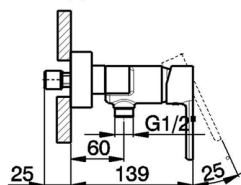

Single lever shower mixer, with shower set H2_H2000453

MODEL **H2000453**

Single lever shower mixer, with shower set, wall mounted adjustable handshower bracket, ABS D.26 mm minimalistic one spray handshower, Brass 150 cm flexible hose

AVAILABLE FINISHINGS

CHARACTERISTICS

Cartridge Spare Parts **ZZ95435000**

35 mm Cartridge

EcoStop

EcoStop feature limits water flow to approximately 50% of maximum output with one point of resistance on setting. Push slightly past the middle stop only when full water output is required. This will save water up to 50%.