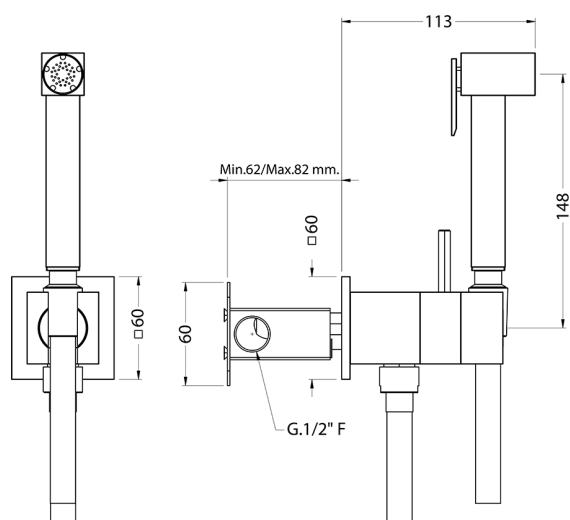

## Bidet handshower set HYGENIC SHOWERS\_EG007945

MODEL **EG007945**

Bidet handshower set, square wall bracket, gradual mixing of hot&cold water, with concealed part, Brass Bidet handshower - 120 cm PVC flexible hose

AVAILABLE FINISHINGS

CHARACTERISTICS

**Bidet handshower**