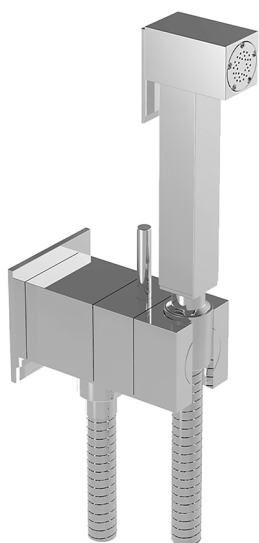

## Bidet handshower set HYGENIC SHOWERS\_EG007945

MODEL **EG007945**

Bidet handshower set, square wall bracket, gradual mixing of hot&cold water, with concealed part, Brass Bidet handshower - 120 cm PVC flexible hose

AVAILABLE FINISHINGS

CHARACTERISTICS

**Bidet handshower**

### MixedWater

The Huber Mixed Water system enables the gradual mixing of hot and cold water.

2024-11-15