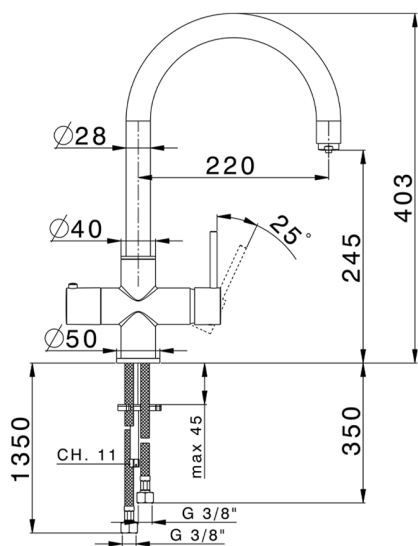

PURE Single Lever Sink Mixer KITCHEN_TV000985

MODEL **TV000985**

PURE Single Lever Sink Mixer, swivel spout, separated water supply: filtered and mains water, purified water opening control, filter, filter litre counter not included

AVAILABLE FINISHINGS

-  **21** 21 Chrome
-  **2F** 2F Brushed Nickel
-  **40** 40 Matt Black

CHARACTERISTICS

Cartridge Spare Parts **ZZ94034000**

35 mm Cartridge

EcoStop

EcoStop feature limits water flow to approximately 50% of maximum output with one point of resistance on setting. Push slightly past the middle stop only when full water output is required. This will save water up to 50%.

EnergySave

Thanks to the EnergySave device, only cold water will be drawn if the lever is operated in the central position, so that the water heater will not be engaged and no hot water wasted, leading to considerable savings in energy and costs. The temperature can be adjusted by rotating the lever to the left, until the desired temperature is reached.