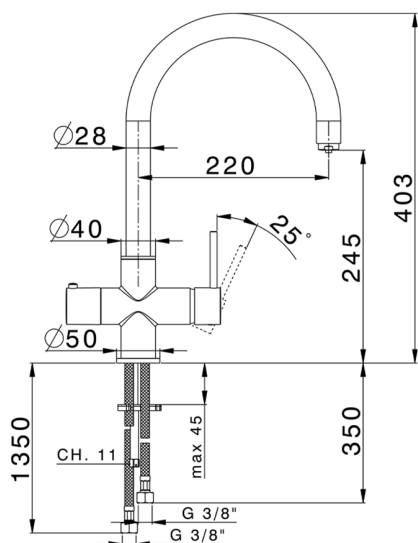

PURE Single Lever Sink Mixer KITCHEN_TV000985

MODEL **TV000985**

PURE Single Lever Sink Mixer, swivel spout, separated water supply: filtered and mains water, purified water opening control, filter, filter litre counter not included

AVAILABLE FINISHINGS

-  **21** 21 Chrome
-  **2F** 2F Brushed Nickel
-  **40** 40 Matt Black

CHARACTERISTICS

Cartridge Spare Parts **ZZ94034000**

35 mm Cartridge

EcoStop

EcoStop feature limits water flow to approximately 50% of maximum output with one point of resistance on setting. Push slightly past the middle stop only when full water output is required. This will save water up to 50%.

EnergySave

Thanks to the EnergySave device, only cold water will be drawn if the lever is operated in the central position, so that the water heater will not be engaged and no hot water wasted, leading to considerable savings in energy and costs. The temperature can be adjusted by rotating the lever to the left, until the desired temperature is reached.