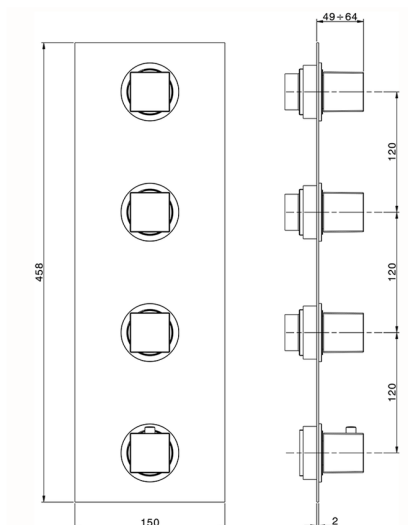

Cover Part for 3 Function Concealed Thermo Valve NUOVA EGO_NE01V300

MODEL **NE01V300**

Cover Part for 3 Function Concealed Thermo Valve, for item ZB01V300

AVAILABLE FINISHINGS

- **21** 21 Chrome
- **2F** 2F Brushed Nickel
- **40** 40 Matt Black
- **4Q** 4Q Matt White

CHARACTERISTICS

Installation **Concealed**
Required concealed parts **ZB01V300**

Thermostatic

The Huber thermostatic is your personal water manager, helping you to handle, control and save water and energy.