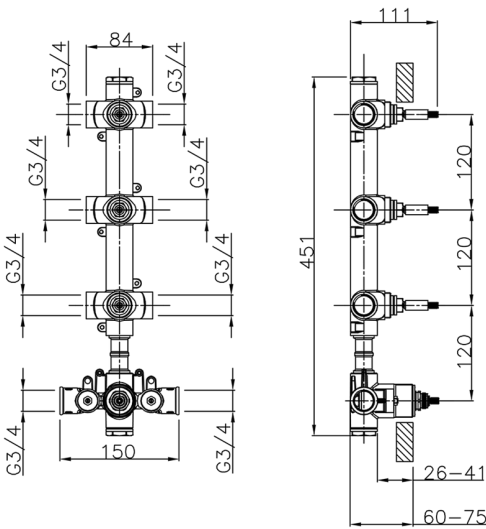

## 3 Function Concealed Thermostatic Built-in Part CONCEALED\_ZB01V300

MODEL **ZB01V300**

3 Function Concealed Thermostatic Built-in Part

AVAILABLE FINISHINGS

CHARACTERISTICS

Installation	<b>Concealed</b>
Cartridge Spare Parts	<b>23.51A.HF</b>
<b>HF Thermostatic Valve</b>	
Concealed	<b>1</b>