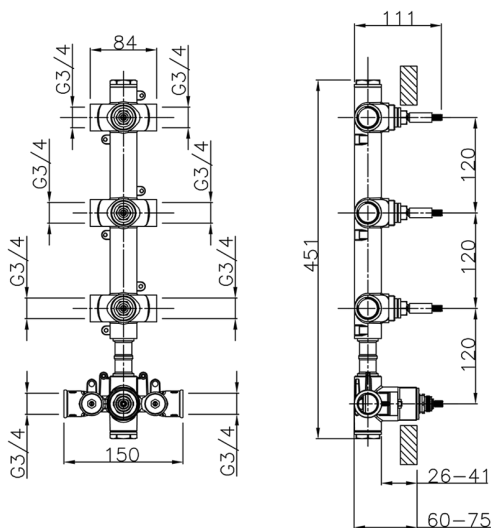

Cover Part for 3 Function Concealed Thermo Valve NUOVA EGO_NE01V300

MODEL **NE01V300**

Cover Part for 3 Function Concealed Thermo Valve, for item ZB01V300

AVAILABLE FINISHINGS

-  **21** 21 Chrome
-  **2F** 2F Brushed Nickel
-  **40** 40 Matt Black
-  **4Q** 4Q Matt White

3 Function Concealed Thermostatic Built-in Part CONCEALED_ZB01V300

MODEL **ZB01V300**

3 Function Concealed Thermostatic Built-in Part

AVAILABLE FINISHINGS

CHARACTERISTICS

Installation	Concealed
Cartridge Spare Parts	23.51A.HF
HF Thermostatic Valve	
Concealed	1