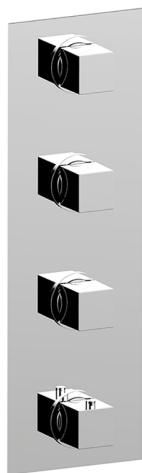

Cover Part for 3 Function Concealed Thermo Valve NUOVA EGO_NE01V300

MODEL **NE01V300**

Cover Part for 3 Function Concealed Thermo Valve, for item ZB01V300

AVAILABLE FINISHINGS

-  **21** 21 Chrome
-  **2F** 2F Brushed Nickel
-  **40** 40 Matt Black
-  **4Q** 4Q Matt White

CHARACTERISTICS

Installation **Concealed**
 Required concealed parts **ZB01V300**

Thermostatic

The Huber thermostatic is your personal water manager, helping you to handle, control and save water and energy.

3 Function Concealed Thermostatic Built-in Part CONCEALED_ZB01V300

MODEL **ZB01V300**

3 Function Concealed Thermostatic Built-in Part

AVAILABLE FINISHINGS

CHARACTERISTICS

Installation	Concealed
Cartridge Spare Parts	23.51A.HF
HF Thermostatic Valve	
Concealed	1