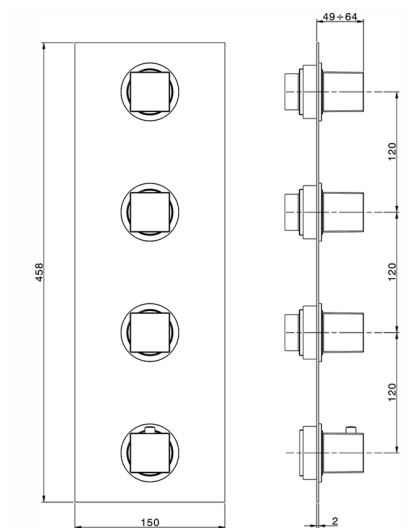

Cover Part for 3 Function Concealed Thermo Valve NUOVA EGO_NE01V300

MODEL **NE01V300**

Cover Part for 3 Function Concealed Thermo Valve, for item ZB01V300

AVAILABLE FINISHINGS

-  **21** 21 Chrome
-  **2F** 2F Brushed Nickel
-  **40** 40 Matt Black
-  **4Q** 4Q Matt White

3 Function Concealed Thermostatic Built-in Part CONCEALED_ZB01V300

MODEL **ZB01V300**

3 Function Concealed Thermostatic Built-in Part

AVAILABLE FINISHINGS

CHARACTERISTICS

Installation	Concealed
Cartridge Spare Parts	23.51A.HF
HF Thermostatic Valve	
Concealed	1