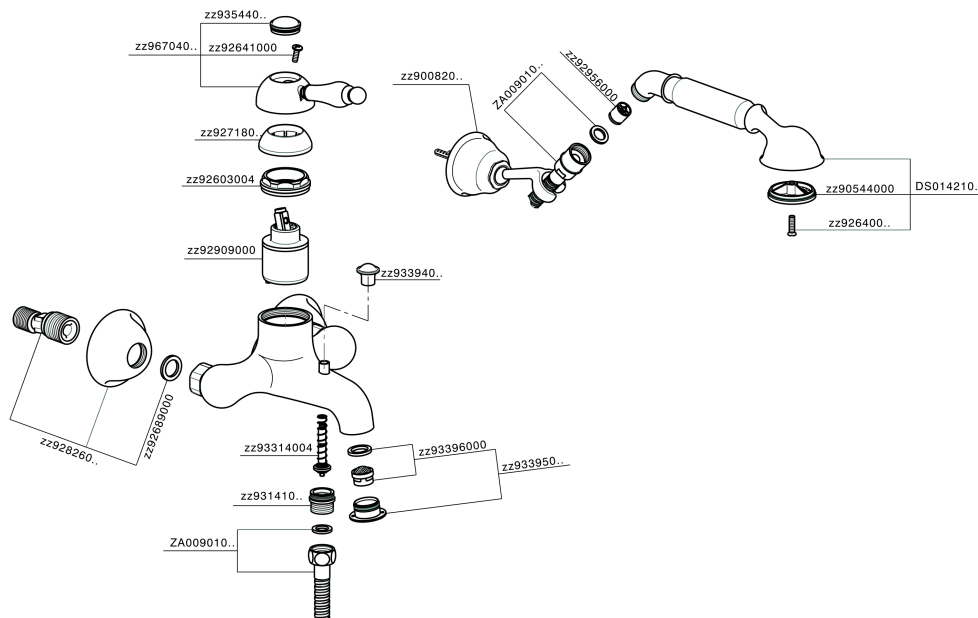

## Single lever bath mixer, with shower set CROISSETTE\_CM000120

CM000120

<https://en.huberitalia.com/single-lever-bath-mixer-with-shower-set-croisette-cm000120>

2026-06-06