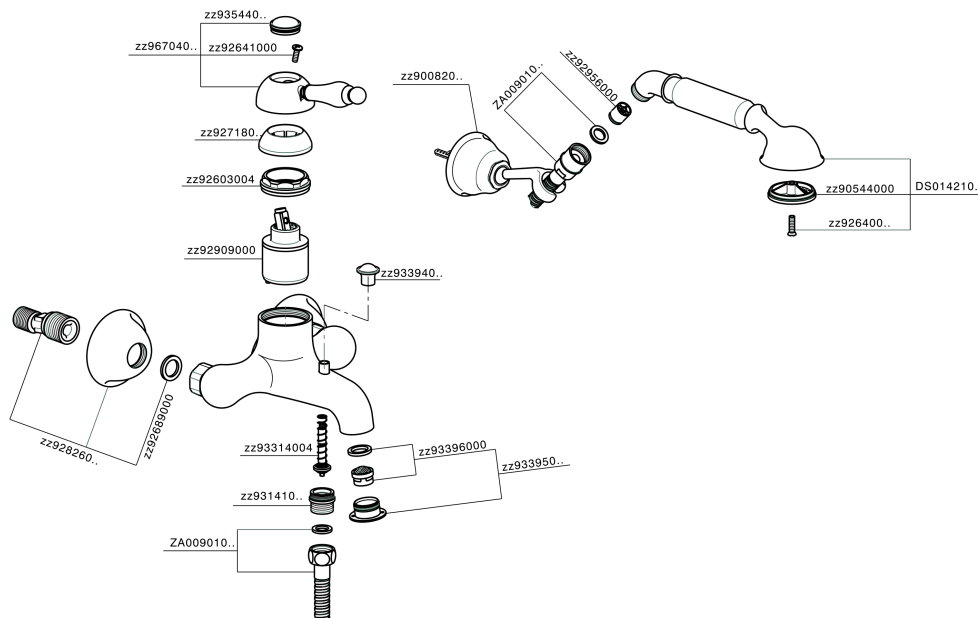

## Single lever bath mixer, with shower set CROISSETTE\_CM000120

MODEL **CM000120**

Single lever bath mixer, with shower set, wall mounted adjustable handshower bracket, classica D.53 mm Brass one spray handshower, Brass 150 cm flexible hose

### CHARACTERISTICS

Cartridge Spare Parts **ZZ92909000**

**43 mm Cartridge**

## Single lever bath mixer, with shower set CROISSETTE\_CM000120

CM000120

<https://en.huberitalia.com/single-lever-bath-mixer-with-shower-set-croisette-cm000120>

2026-06-10