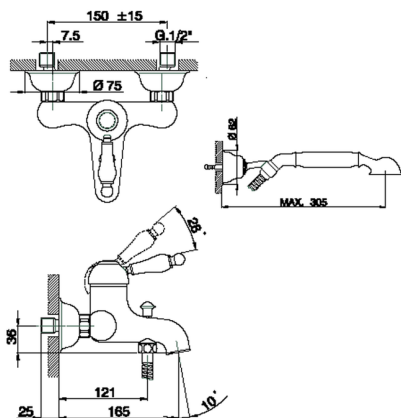

CHARACTERISTICS

Cartridge Spare Parts **ZZ92909000**

43 mm Cartridge