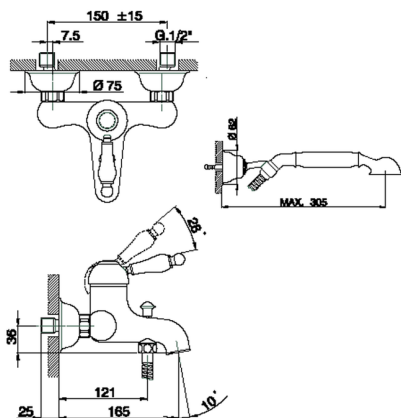

Single lever bath mixer, with shower set CROISSETTE_CM000120

MODEL **CM000120**

Single lever bath mixer, with shower set, wall mounted adjustable handshower bracket, classica D.53 mm Brass one spray handshower, Brass 150 cm flexible hose

AVAILABLE FINISHINGS

- 
21 21 Chrome
- 
27 27 Old Bronze
- 
2G 2G Antique Gold
- 
74 74 Chrome/Gold

CHARACTERISTICS

Cartridge Spare Parts **ZZ92909000**

43 mm Cartridge