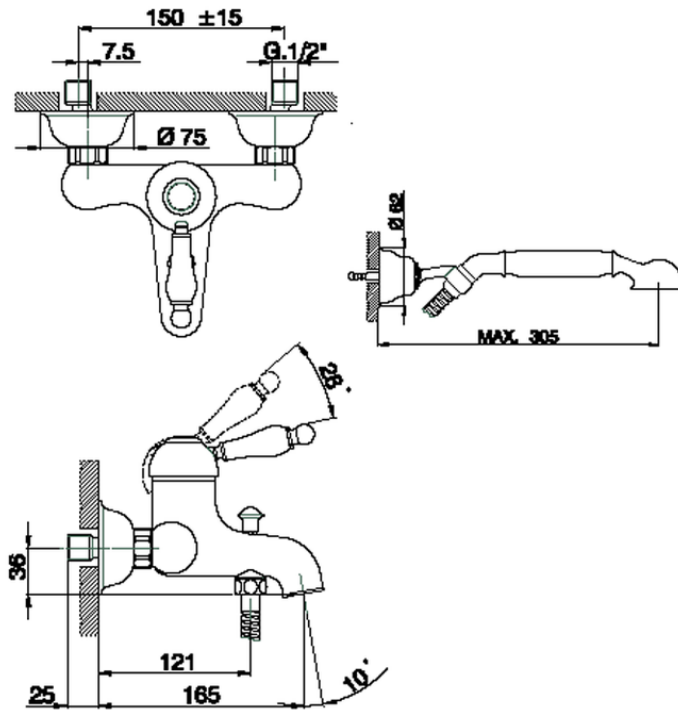

Single lever bath mixer, with shower set CROISETTE_CM000120

CM000120

<https://en.huberitalia.com/single-lever-bath-mixer-with-shower-set-croisette-cm000120>

2026-06-13