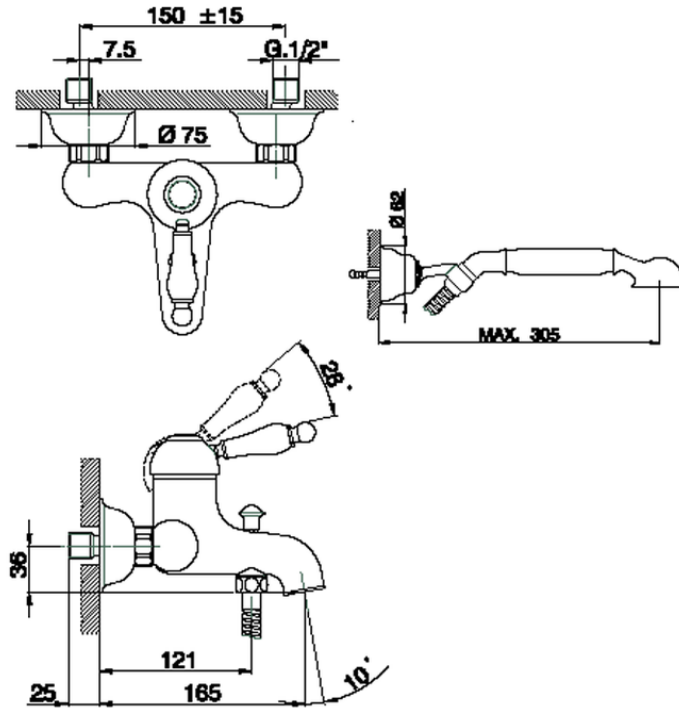

Single lever bath mixer, with shower set CROISSETTE_CM000120

CM000120

<https://en.huberitalia.com/single-lever-bath-mixer-with-shower-set-croisette-cm000120>

2026-04-06