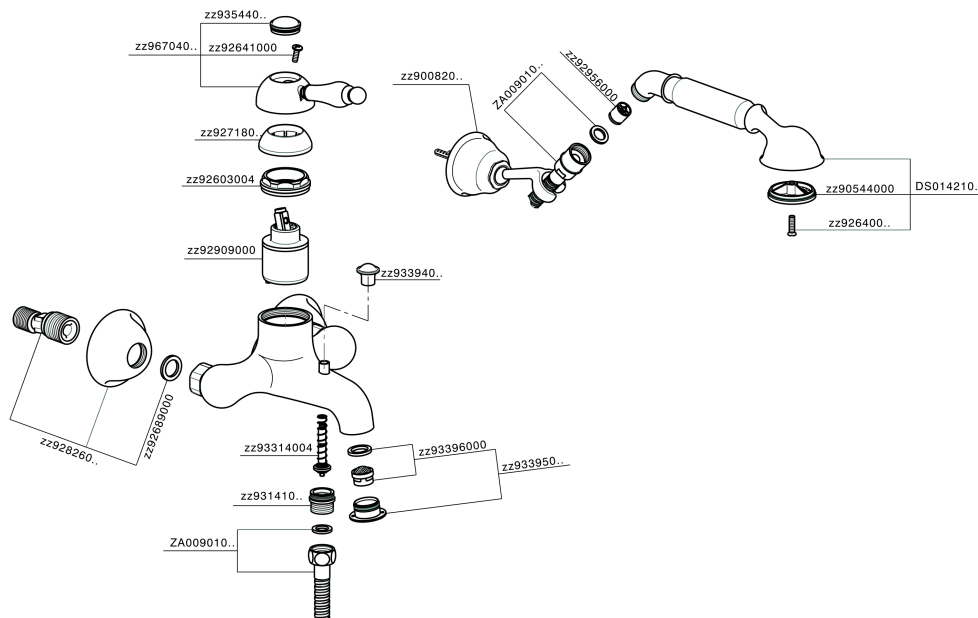

Single lever bath mixer, with shower set CROISSETTE_CM000120

CM000120

<https://en.huberitalia.com/single-lever-bath-mixer-with-shower-set-croisette-cm000120>

2026-05-15