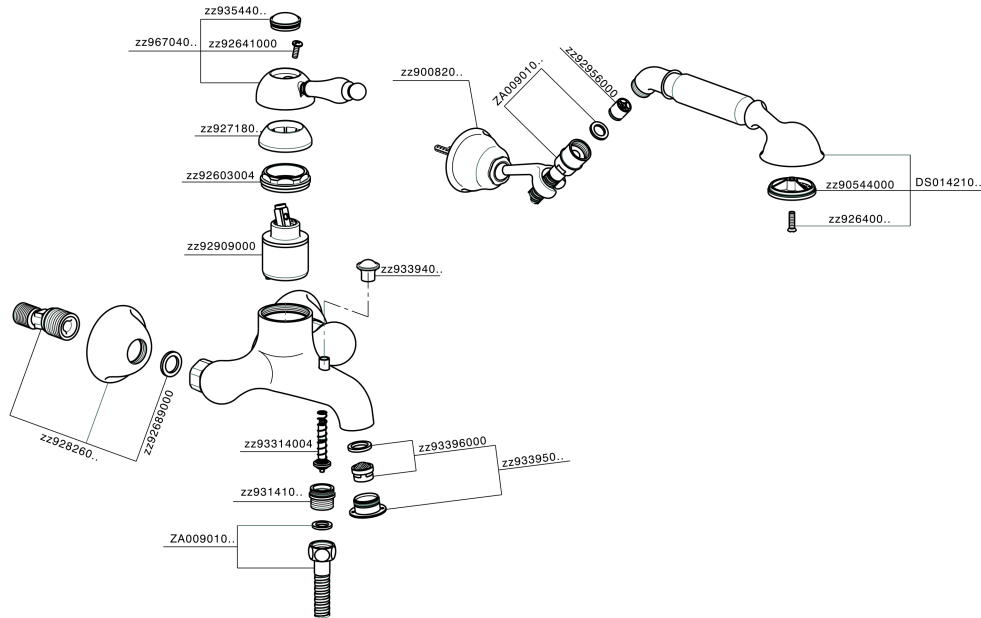

Single lever bath mixer, with shower set CROISSETTE_CM000120

MODEL **CM000120**

Single lever bath mixer, with shower set, wall mounted adjustable handshower bracket, classica D.53 mm Brass one spray handshower, Brass 150 cm flexible hose

AVAILABLE FINISHINGS

- 
21 21 Chrome
- 
27 27 Old Bronze
- 
2G 2G Antique Gold
- 
74 74 Chrome/Gold

CHARACTERISTICS

Cartridge Spare Parts **ZZ92909000**

43 mm Cartridge

Single lever bath mixer, with shower set CROISSETTE_CM000120

CM000120

<https://en.huberitalia.com/single-lever-bath-mixer-with-shower-set-croisette-cm000120>

2026-04-05