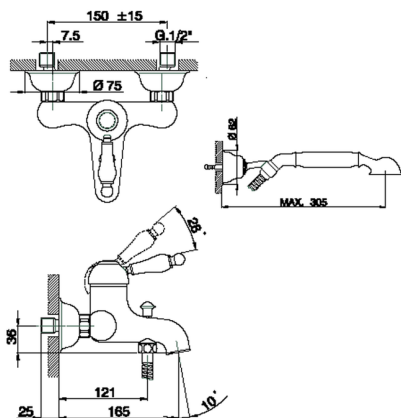

Single lever bath mixer, with shower set CROISSETTE_CM000120

MODEL **CM000120**

Single lever bath mixer, with shower set, wall mounted adjustable handshower bracket, classica D.53 mm Brass one spray handshower, Brass 150 cm flexible hose

AVAILABLE FINISHINGS

- 
21 21 Chrome
- 
27 27 Old Bronze
- 
2G 2G Antique Gold
- 
74 74 Chrome/Gold

CHARACTERISTICS

Cartridge Spare Parts **ZZ92909000**

43 mm Cartridge

Single lever bath mixer, with shower set CROISSETTE_CM000120

CM000120

<https://en.huberitalia.com/single-lever-bath-mixer-with-shower-set-croisette-cm000120>

2026-04-05