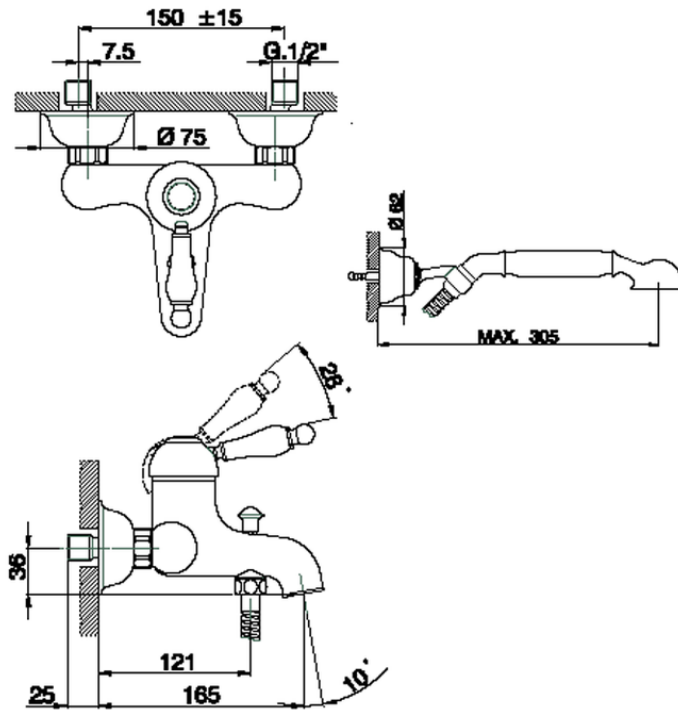

## Single lever bath mixer, with shower set CROISSETTE\_CM000120

CM000120

<https://en.huberitalia.com/single-lever-bath-mixer-with-shower-set-croisette-cm000120>

2026-06-06