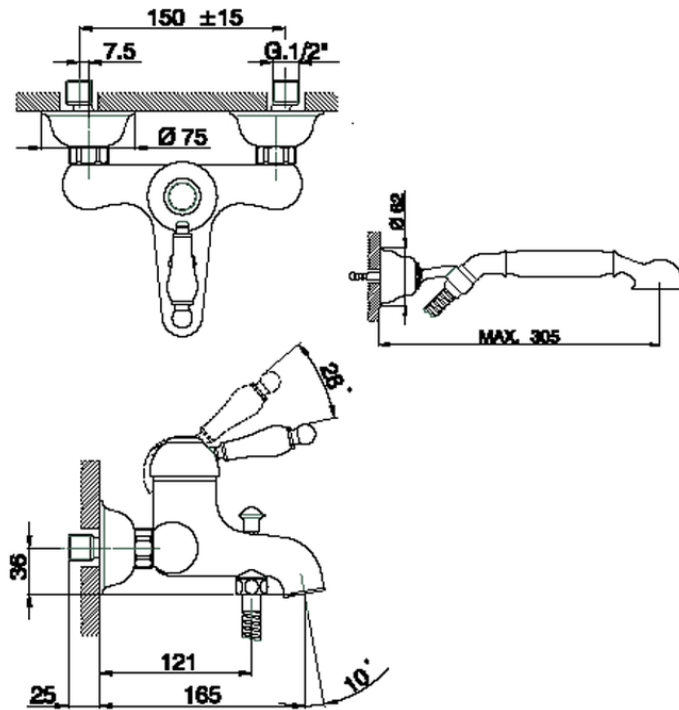

Single lever bath mixer, with shower set CROISSETTE_CM000120

CM000120

<https://en.huberitalia.com/single-lever-bath-mixer-with-shower-set-croisette-cm000120>

2026-05-15