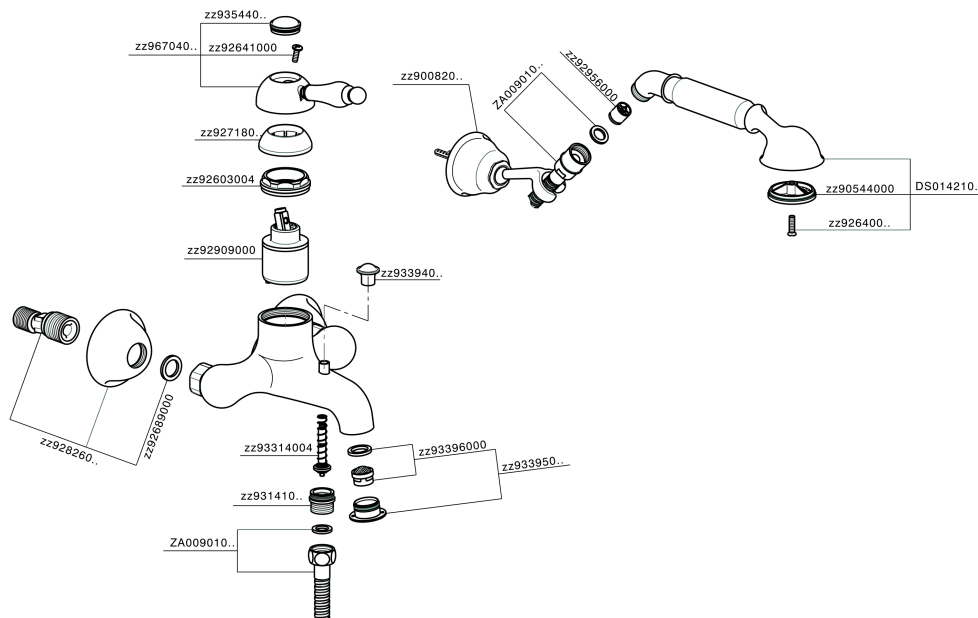

## Single lever bath mixer, with shower set CROISSETTE\_CM000120

CM000120

<https://en.huberitalia.com/single-lever-bath-mixer-with-shower-set-croisette-cm000120>

2026-05-15