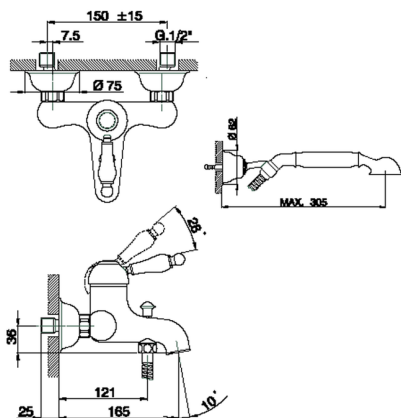

Single lever bath mixer, with shower set CROISSETTE_CM000120

MODEL **CM000120**

Single lever bath mixer, with shower set, wall mounted adjustable handshower bracket, classica D.53 mm Brass one spray handshower, Brass 150 cm flexible hose

AVAILABLE FINISHINGS

-  **21** 21 Chrome
-  **27** 27 Old Bronze
-  **2G** 2G Antique Gold
-  **74** 74 Chrome/Gold

CHARACTERISTICS

Cartridge Spare Parts **ZZ92909000**

43 mm Cartridge

Single lever bath mixer, with shower set CROISSETTE_CM000120

CM000120

<https://en.huberitalia.com/single-lever-bath-mixer-with-shower-set-croisette-cm000120>

2026-05-15