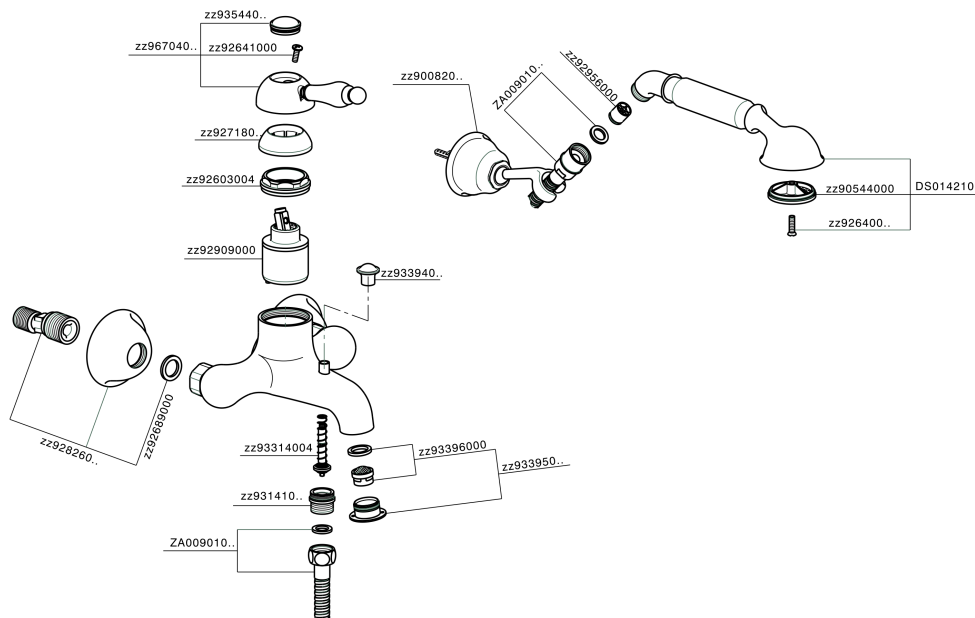

Single lever bath mixer, with shower set CROISSETTE_CM000120

MODEL **CM000120**

Single lever bath mixer, with shower set, wall mounted adjustable handshower bracket, classica D.53 mm Brass one spray handshower, Brass 150 cm flexible hose

AVAILABLE FINISHINGS

-  **21** 21 Chrome
-  **27** 27 Old Bronze
-  **2G** 2G Antique Gold
-  **74** 74 Chrome/Gold

CHARACTERISTICS

Cartridge Spare Parts **ZZ92909000**

43 mm Cartridge

Single lever bath mixer, with shower set CROISSETTE_CM000120

CM000120

<https://en.huberitalia.com/single-lever-bath-mixer-with-shower-set-croisette-cm000120>

2026-05-15