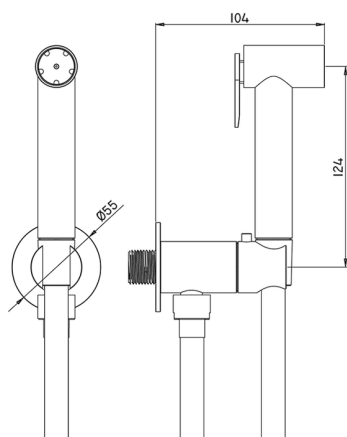

## Toilet-jet handshower set HYGENIC SHOWERS\_TT007920

MODEL **TT007920**

Toilet-jet handshower set, round wall bracket, single water opening, Brass Toilet-jet handshower, 120 cm PVC flexible hose

AVAILABLE FINISHINGS

CHARACTERISTICS

**Toilet-jet handshower**