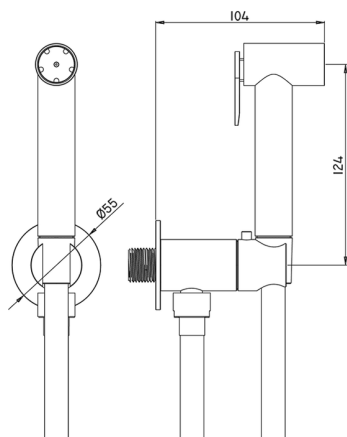

## Toilet-jet handshower set HYGENIC SHOWERS\_TT007920

MODEL **TT007920**

Toilet-jet handshower set, round wall bracket, single water opening, Brass Toilet-jet handshower, 120 cm PVC flexible hose

AVAILABLE FINISHINGS

**21** 21 Chrome

CHARACTERISTICS

**Toilet-jet handshower**