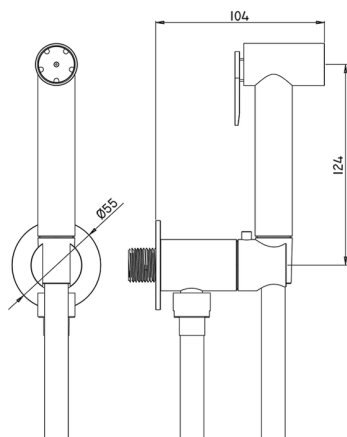

Toilet-jet Handshower

Multi-jets hygienic hand shower, for personal hygiene care.

2026-06-26