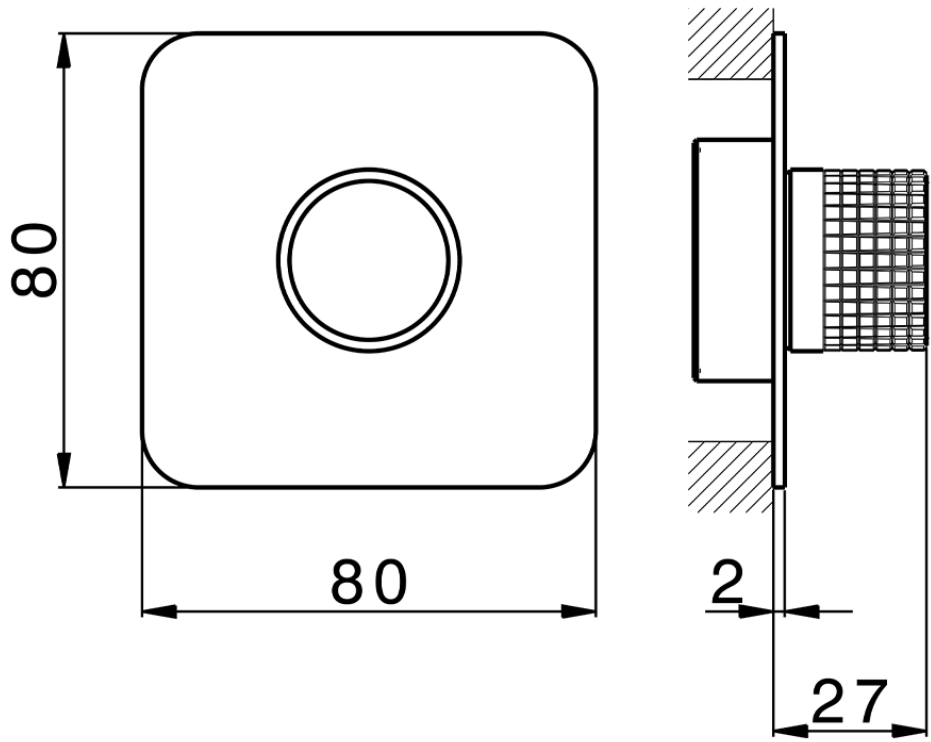

Exposed part for individual Push&Shower PUSH&SHOWER_PS0G6220

PS0G6220

<https://en.huberitalia.com/exposed-part-for-individual-pushshower-pushshower-ps0g6220>

2026-04-06