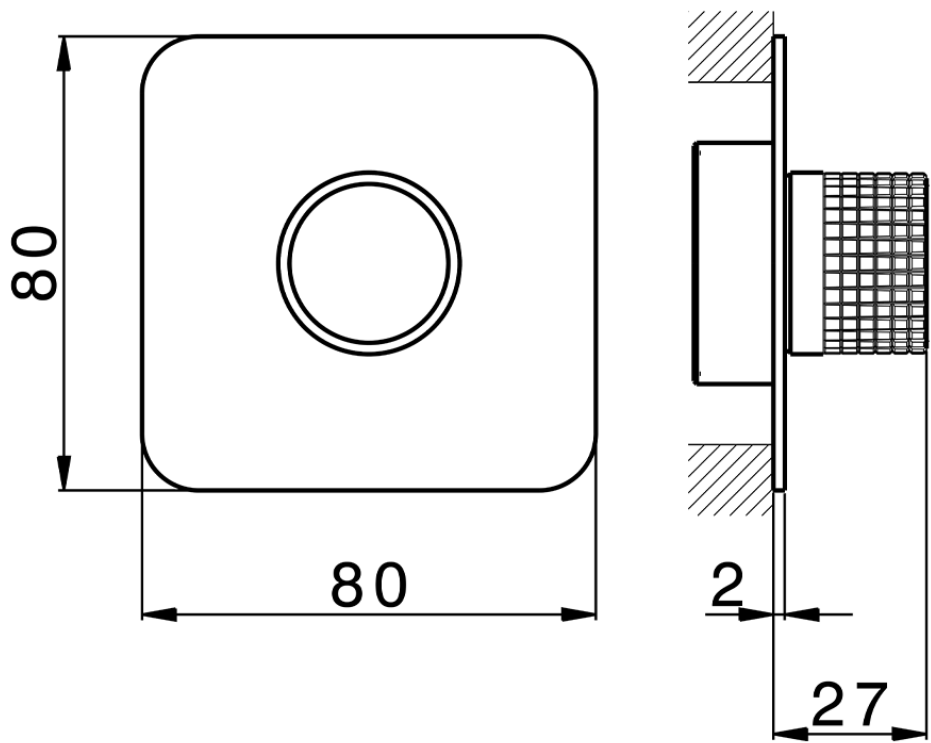

Exposed part for individual Push&Shower PUSH&SHOWER_PS0G6220

PS0G6220

<https://en.huberitalia.com/exposed-part-for-individual-pushshower-pushshower-ps0g6220>

2026-06-13