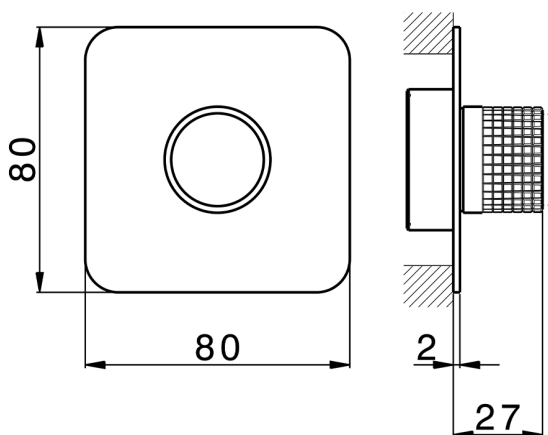

Exposed part for individual Push&Shower PUSH&SHOWER_PS0G6220

MODEL **PS0G6220**

Exposed part for individual Push&Shower, with checkered button, 80x80mm rounded plate, for concealed Push&Shower

AVAILABLE FINISHINGS