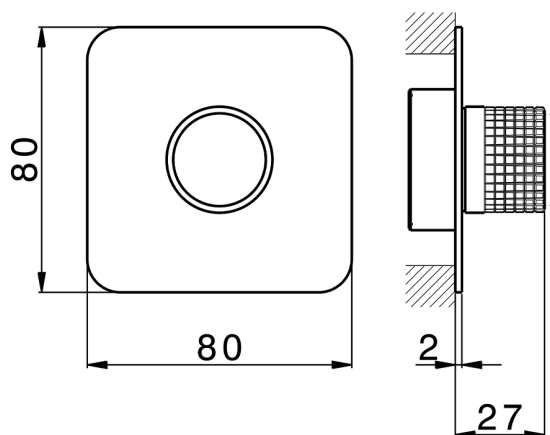

Exposed part for individual Push&Shower PUSH&SHOWER_PS0G6220

MODEL **PS0G6220**

Exposed part for individual Push&Shower, with checkered button, 80x80mm rounded plate, for concealed Push&Shower

AVAILABLE FINISHINGS