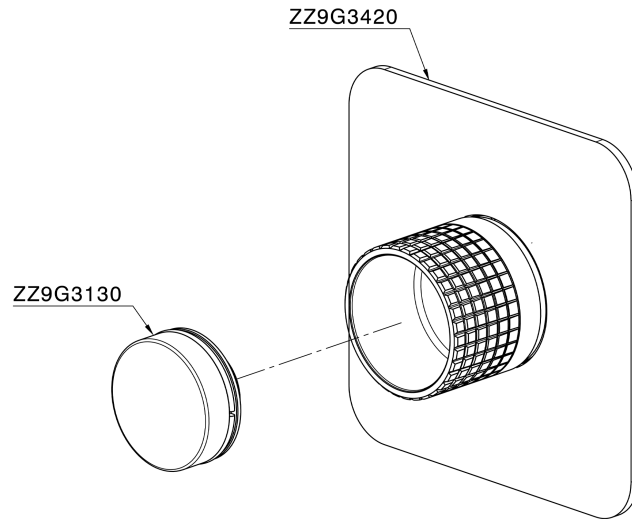

Exposed part for individual Push&Shower PUSH&SHOWER_PS0G6220

MODEL **PS0G6220**

Exposed part for individual Push&Shower, with checkered button, 80x80mm rounded plate, for concealed Push&Shower

AVAILABLE FINISHINGS

Thermostatic

The Huber thermostatic is your personal water manager, helping you to handle, control and save water and energy.

CHARACTERISTICS

Installation **Concealed**
 Required concealed parts **ZB0G6000**

Exposed part for individual Push&Shower PUSH&SHOWER_PS0G6220

PS0G6220

<https://en.huberitalia.com/exposed-part-for-individual-pushshower-pushshower-ps0g6220>

2026-07-02