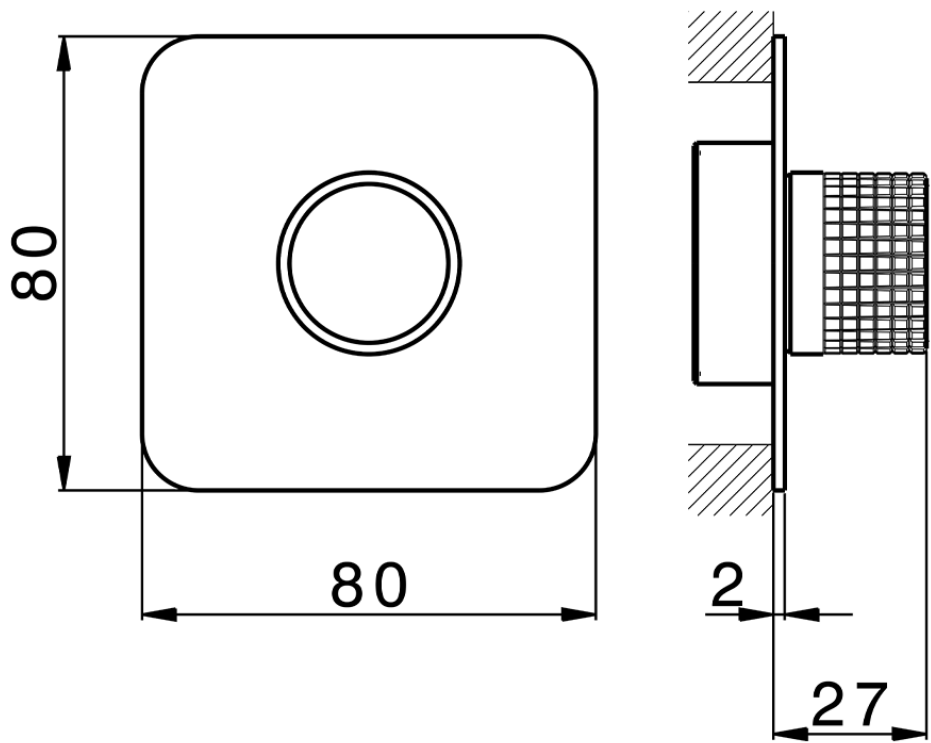

Exposed part for individual Push&Shower PUSH&SHOWER_PS0G6220

PS0G6220

<https://en.huberitalia.com/exposed-part-for-individual-pushshower-pushshower-ps0g6220>

2026-04-06