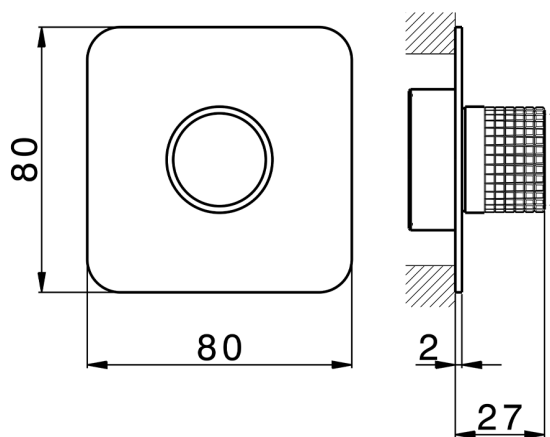

Exposed part for individual Push&Shower PUSH&SHOWER_PS0G6220

MODEL **PS0G6220**

Exposed part for individual Push&Shower, with checkered button, 80x80mm rounded plate, for concealed Push&Shower

AVAILABLE FINISHINGS