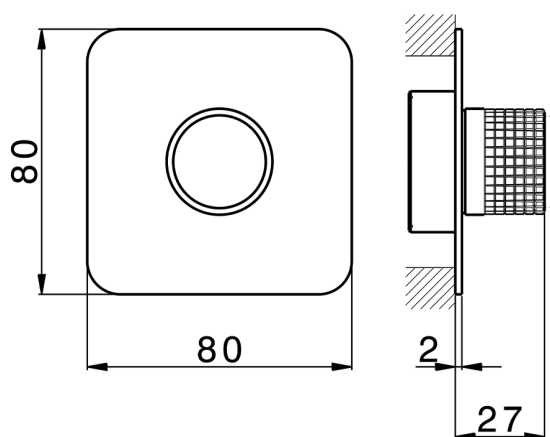

Exposed part for individual Push&Shower PUSH&SHOWER_PS0G6220

MODEL **PS0G6220**

Exposed part for individual Push&Shower, with checkered button, 80x80mm rounded plate, for concealed Push&Shower

AVAILABLE FINISHINGS