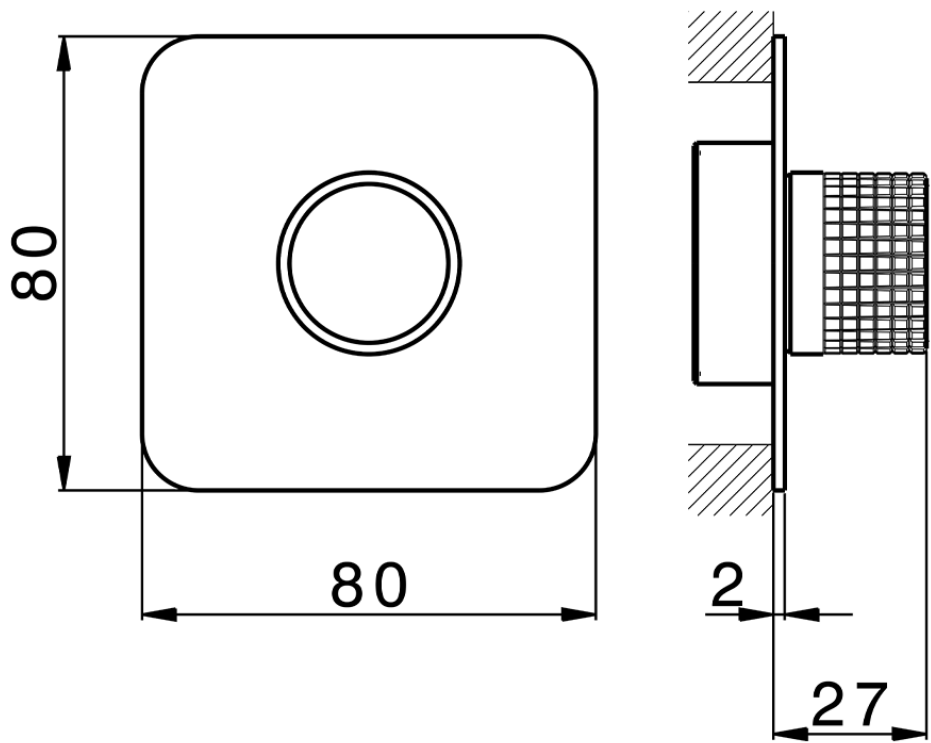

Exposed part for individual Push&Shower PUSH&SHOWER_PS0G6220

PS0G6220

<https://en.huberitalia.com/exposed-part-for-individual-pushshower-pushshower-ps0g6220>

2026-04-05