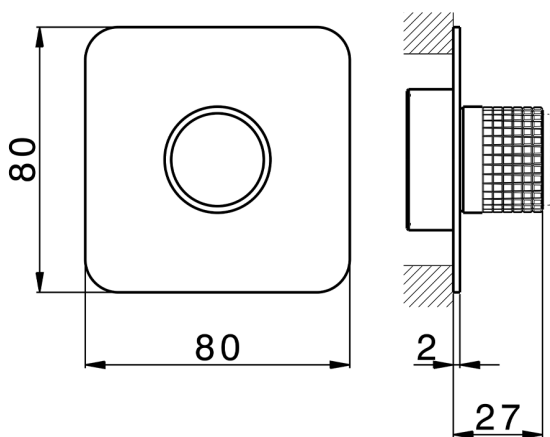

Exposed part for individual Push&Shower PUSH&SHOWER_PS0G6220

MODEL **PS0G6220**

Exposed part for individual Push&Shower, with checkered button, 80x80mm rounded plate, for concealed Push&Shower

AVAILABLE FINISHINGS