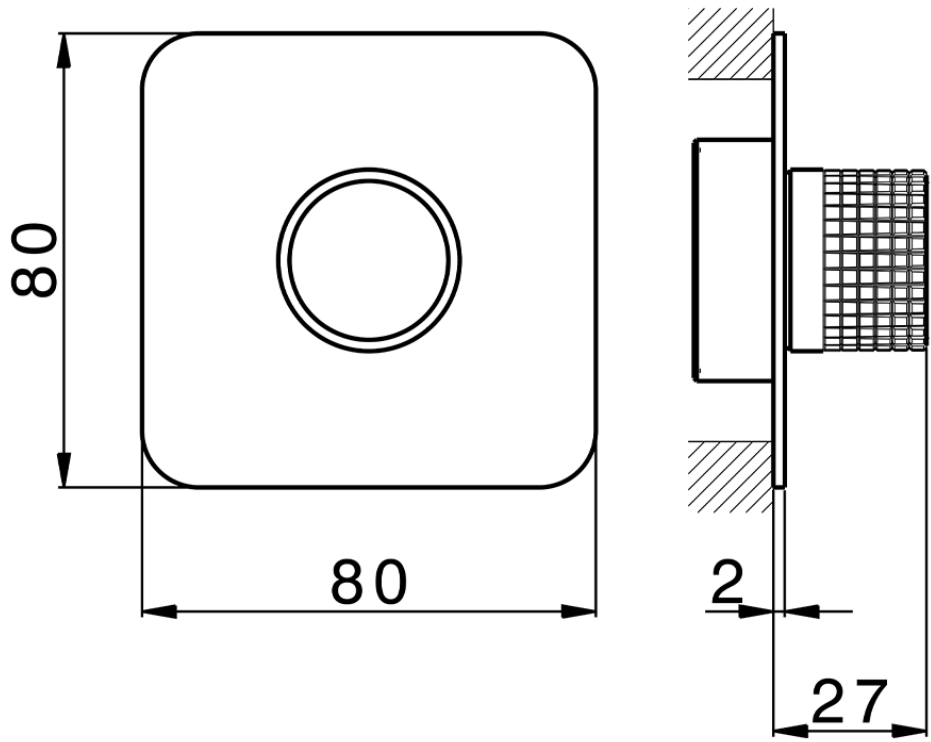

Exposed part for individual Push&Shower PUSH&SHOWER_PS0G6220

PS0G6220

<https://en.huberitalia.com/exposed-part-for-individual-pushshower-pushshower-ps0g6220>

2026-04-08