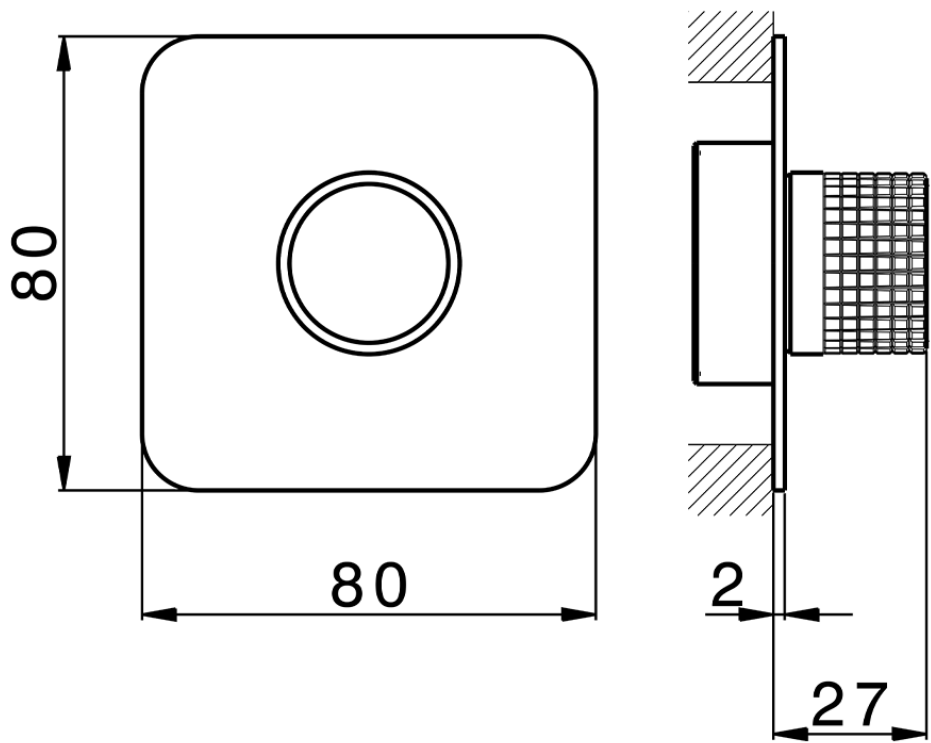

Exposed part for individual Push&Shower PUSH&SHOWER_PS0G6220

PS0G6220

<https://en.huberitalia.com/exposed-part-for-individual-pushshower-pushshower-ps0g6220>

2026-04-08