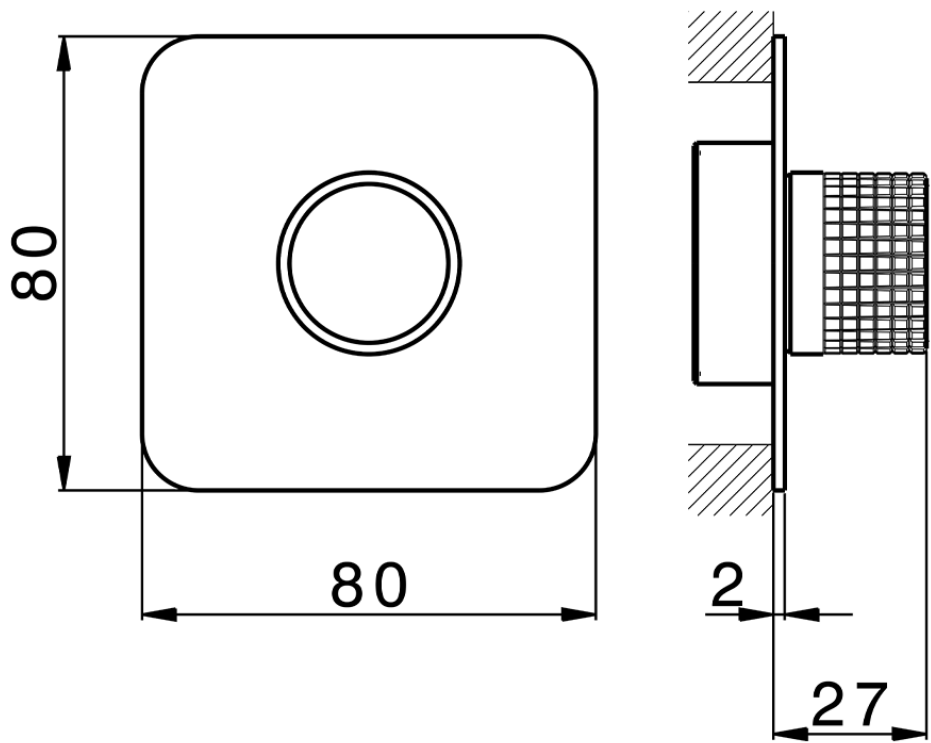

Exposed part for individual Push&Shower PUSH&SHOWER_PS0G6220

PS0G6220

<https://en.huberitalia.com/exposed-part-for-individual-pushshower-pushshower-ps0g6220>

2026-06-15