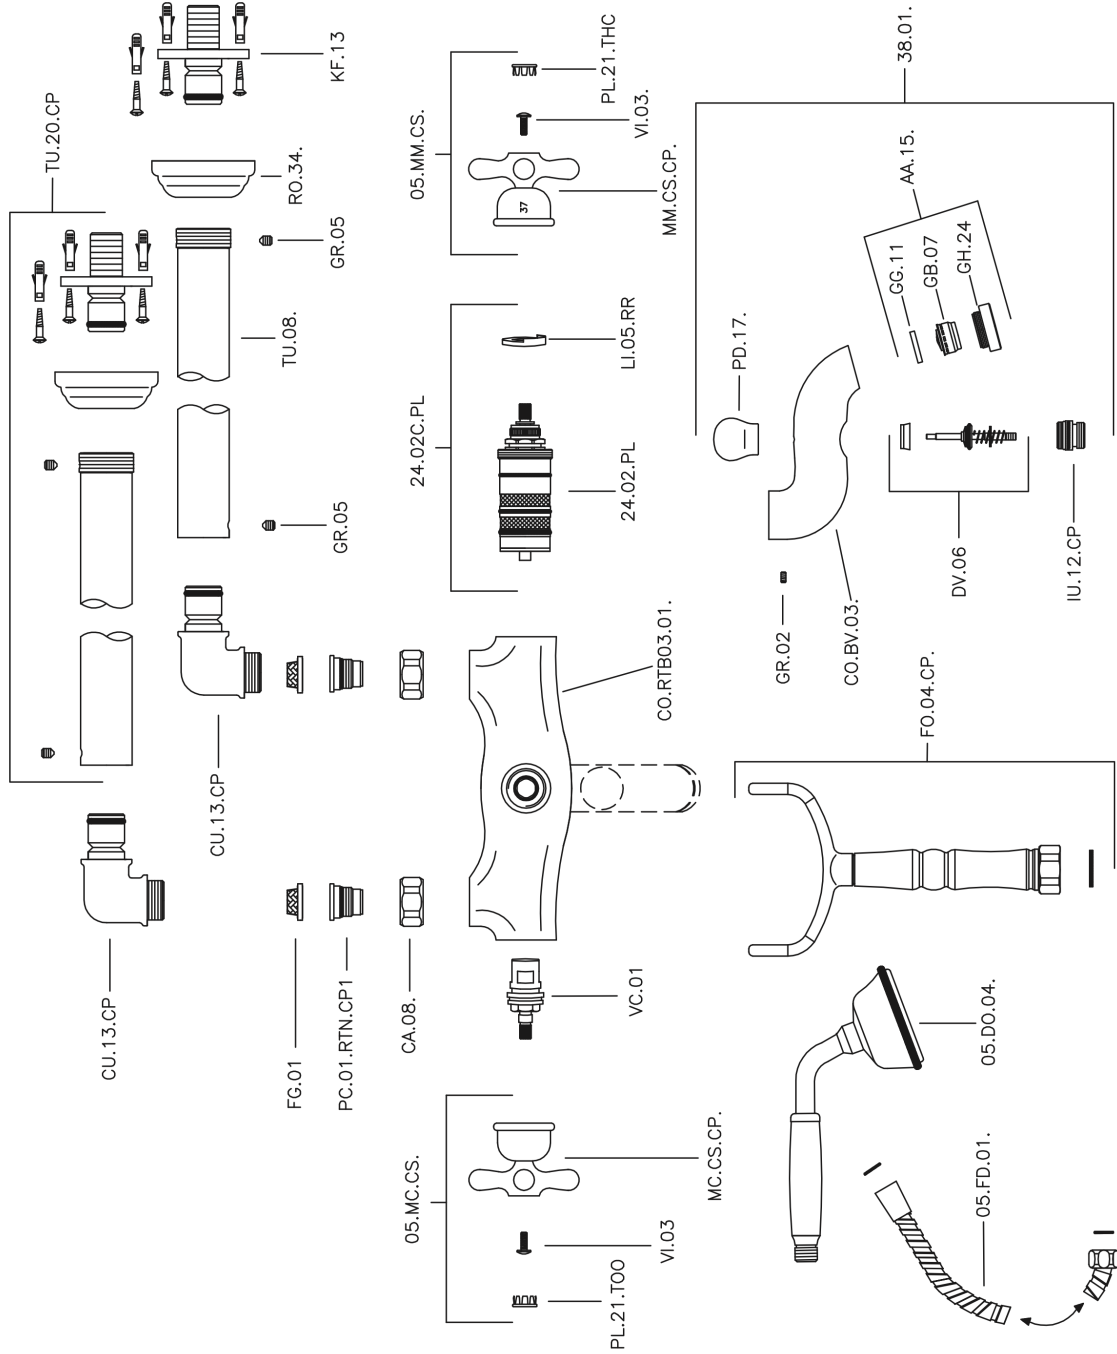

## Thermostatic floor-mounted bath mixer CROISSETTE\_CST39010

CST39010

<https://en.huberitalia.com/thermostatic-floor-mounted-bath-mixer-croisette-cst39010>

2024-12-22