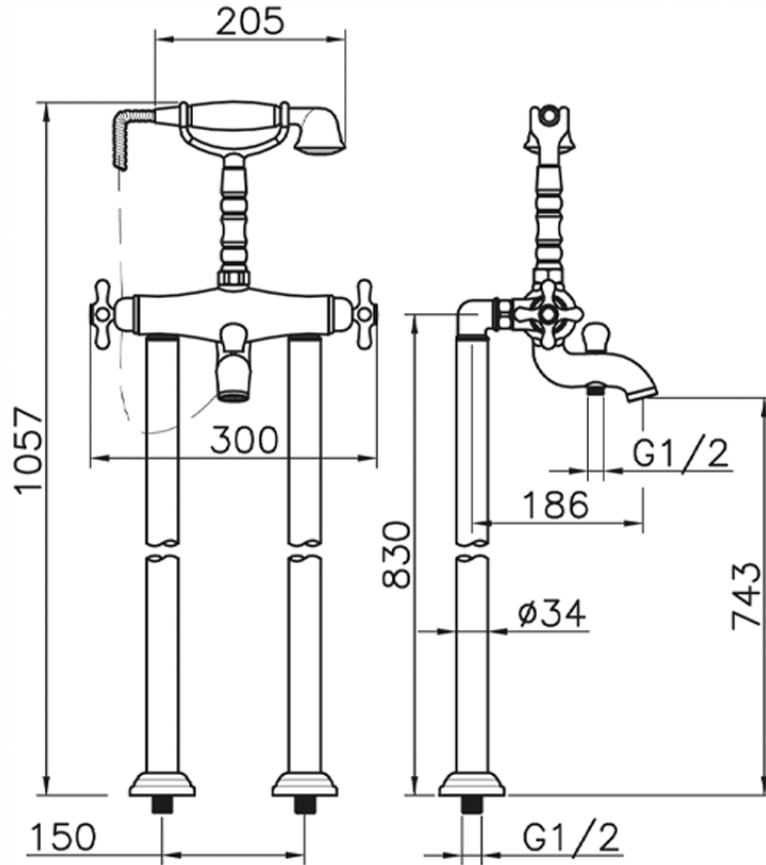

Thermostatic floor-mounted bath mixer CROISETTE_CST39010

CST39010

<https://en.huberitalia.com/thermostatic-floor-mounted-bath-mixer-croisette-cst39010>

2024-12-22