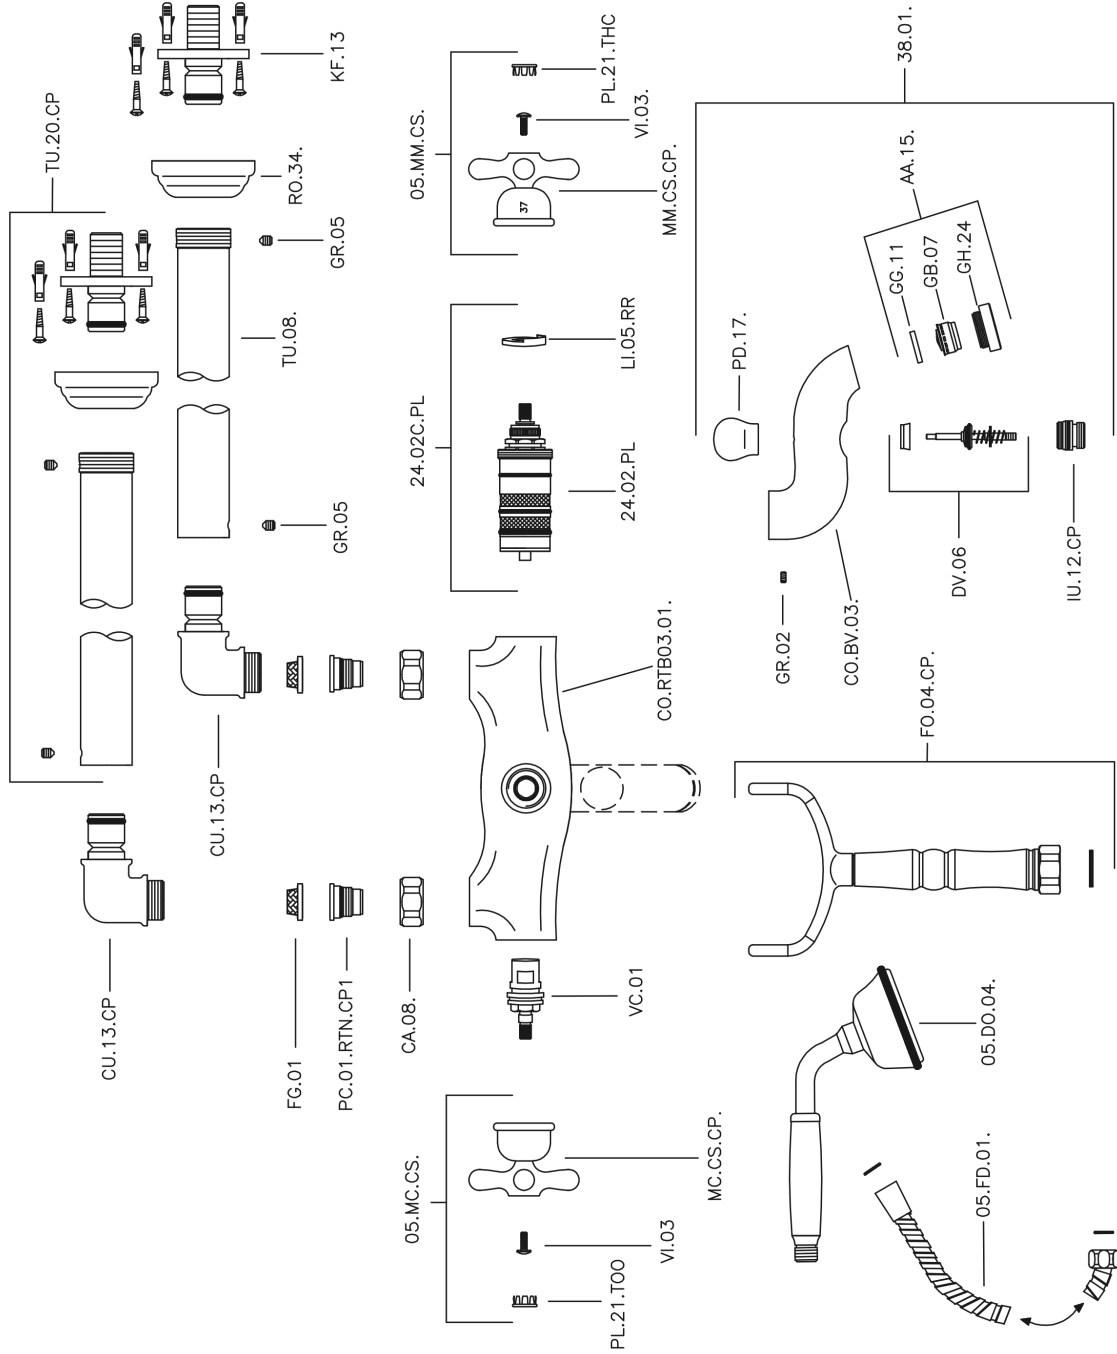

Thermostatic floor-mounted bath mixer CROISSETTE_CST39010

CST39010

<https://en.huberitalia.com/thermostatic-floor-mounted-bath-mixer-croisette-cst39010>

2024-12-22